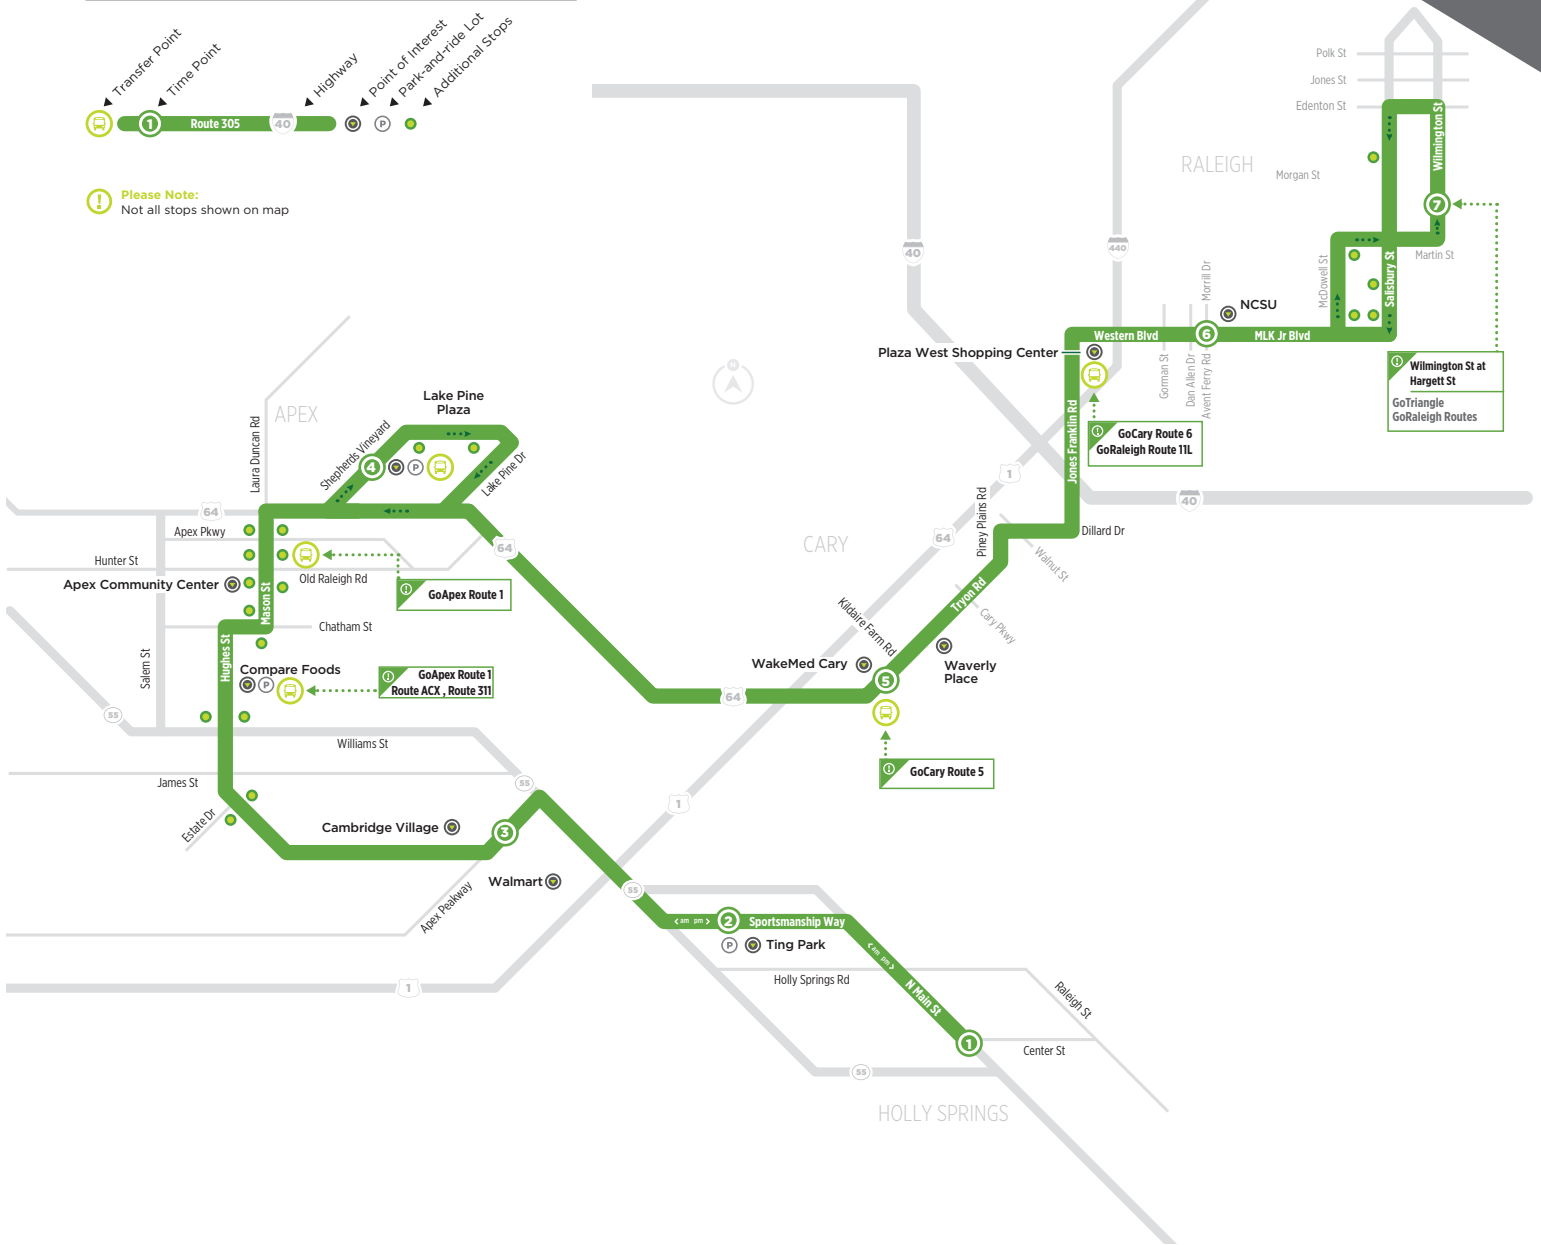

# ROUTE 305

EFFECTIVE AUGUST 2022

## Route 305

# ROUTE 305

### RALEIGH to APEX to HOLLY SPRINGS

7:50 AM	7:59 AM	8:22 AM	8:28 AM	8:40 AM	-	-
8:50 AM	8:59 AM	9:22 AM	9:28 AM	9:40 AM	-	-
9:50 AM	9:59 AM	10:22 AM	10:28 AM	10:40 AM	-	-
3:00 PM	3:10 PM	3:34 PM	3:48 PM	4:00 PM	-	-
4:00 PM	4:10 PM	4:34 PM	4:48 PM	<b>5:00 PM</b>	5:11 PM	5:15 PM
5:00 PM	5:10 PM	5:34 PM	5:48 PM	<b>6:00 PM</b>	6:11 PM	6:15 PM
6:00 PM	6:10 PM	6:34 PM	6:48 PM	<b>7:00 PM</b>	7:11 PM	7:15 PM
7:00 PM	7:10 PM	7:34 PM	7:48 PM	8:00 PM	-	-