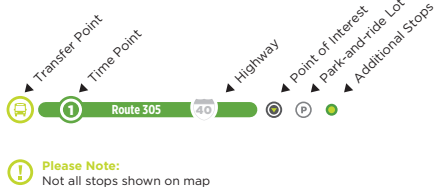

ROUTE 305

EFFECTIVE OCT. 11, 2020

Route 305

LEGEND

Monday - Friday Service (Peak Hours)

BOLD indicates service on the southbound side of the street. Stop #1236

HOLLY SPRINGS to APEX to RALEIGH

-	-	5:57 am	6:05 am	6:15 am	6:35 am	6:45 am
6:25 am	6:30 am	6:52 am	7:00 am	7:10 am	7:30 am	7:40 am
7:20 am	7:25 am	7:45 am	7:55 am	8:05 am	8:30 am	8:40 am
8:10 am	8:20 am	8:42 am	8:50 am	9:00 am	9:20 am	9:30 am
-	-	4:12 pm	4:20 pm	4:30 pm	4:55 pm	5:05 pm
5:05 pm	-	5:37 pm	5:45 pm	5:55 pm	6:25 pm	6:35 pm
5:35 pm	-	6:07 pm	6:15 pm	6:25 pm	6:45 pm	6:55 pm

RALEIGH to APEX to HOLLY SPRINGS

6:50 am	7:00 am	7:25 am	7:35 am	7:43 am	-	8:10 am
7:45 am	7:58 am	8:23 am	8:33 am	8:41 am	-	-
8:45 am	8:58 am	9:18 am	9:28 am	9:36 am	-	-
-	-	-	-	-	-	-
3:45 pm	3:57 pm	4:17 pm	4:27 pm	4:37 pm	5:00 pm	5:05 pm
4:10 pm	4:22 pm	4:47 pm	4:57 pm	5:07 pm	5:30 pm	5:35 pm
5:10 pm	5:23 pm	5:53 pm	6:03 pm	6:12 pm	6:35 pm	6:40 pm
6:55 pm	7:06 pm	7:25 pm	7:35 pm	7:42 pm	-	-