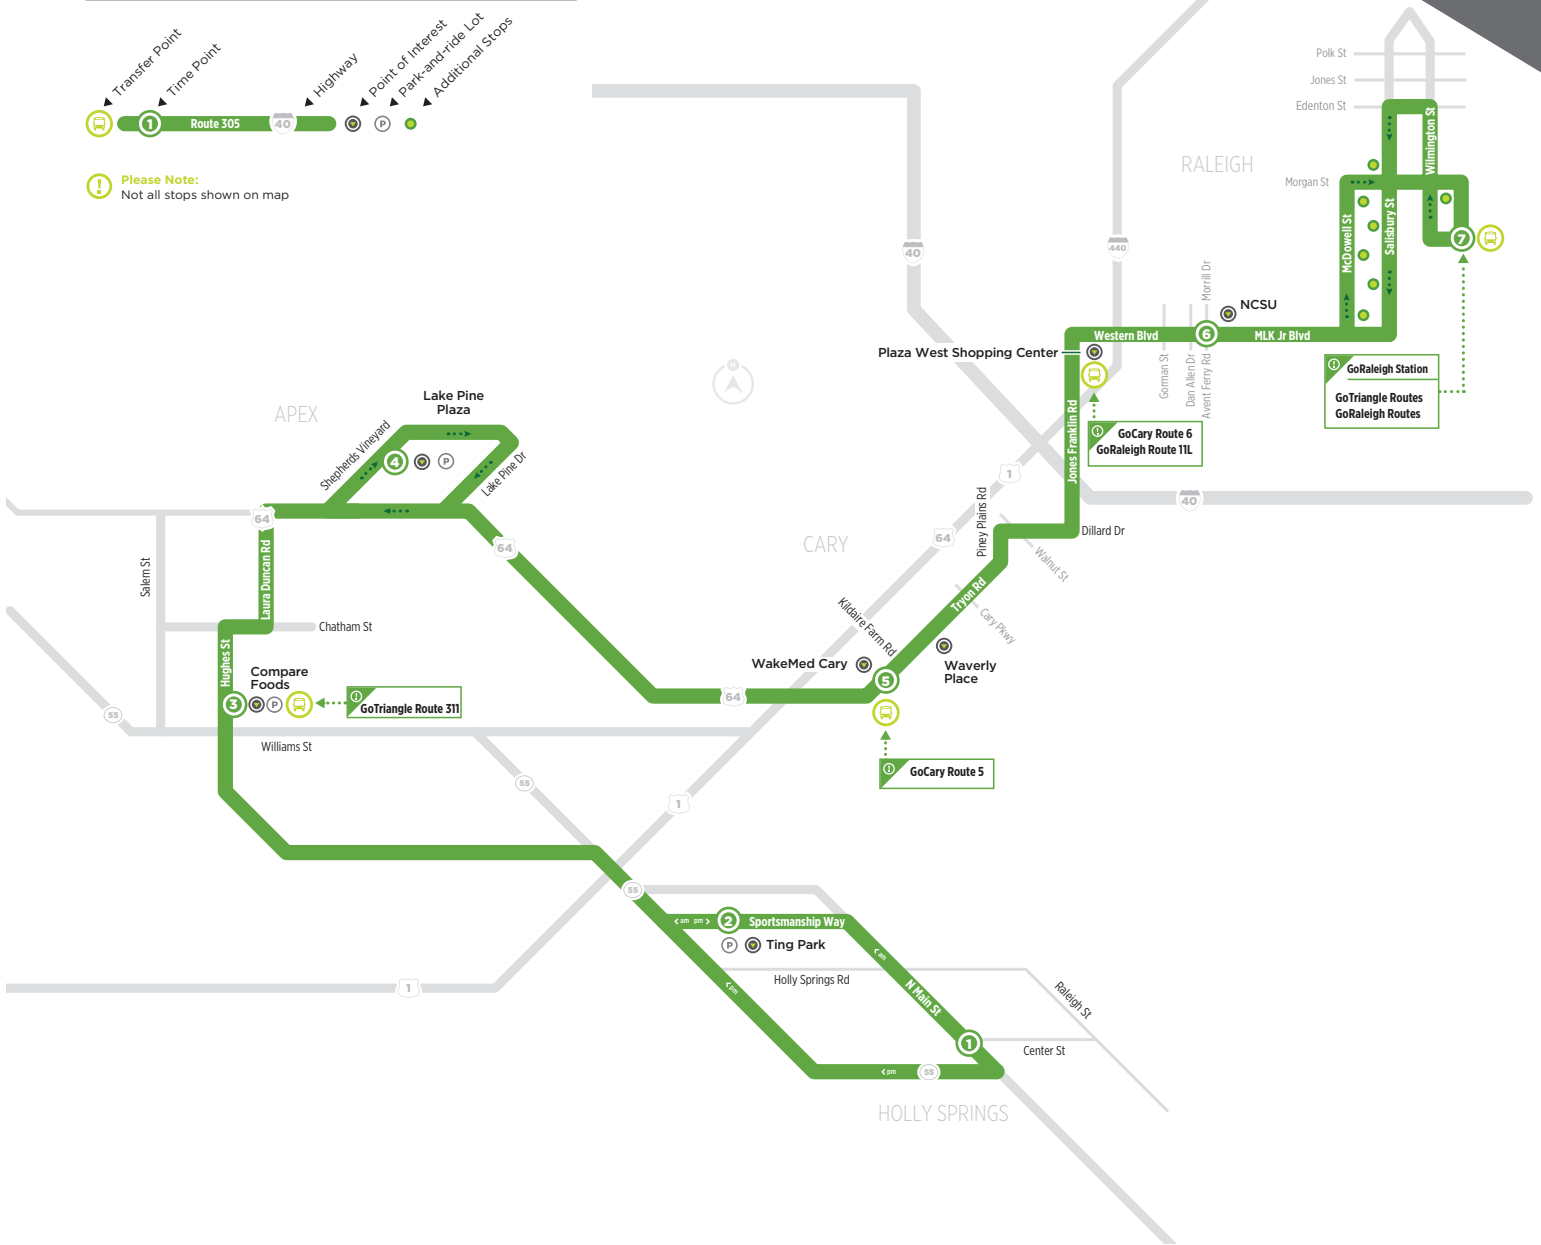

ROUTE 305

EFFECTIVE OCT. 11, 2020

Route 305

LEGEND

Monday - Friday Service (Peak Hours)

BOLD indicates service on the southbound side of the street. Stop #1236

HOLLY SPRINGS to APEX to RALEIGH

-	-	5:57 am	6:05 am	6:15 am	6:35 am	6:45 am
6:25 am	6:30 am	6:52 am	7:00 am	7:10 am	7:30 am	7:40 am
7:20 am	7:25 am	7:45 am	7:55 am	8:05 am	8:30 am	8:40 am
8:10 am	8:20 am	8:42 am	8:50 am	9:00 am	9:20 am	9:30 am
-	-	4:12 pm	4:20 pm	4:30 pm	4:55 pm	5:05 pm
5:05 pm	-	5:37 pm	5:45 pm	5:55 pm	6:25 pm	6:35 pm
5:35 pm	-	6:07 pm	6:15 pm	6:25 pm	6:45 pm	6:55 pm

RALEIGH to APEX to HOLLY SPRINGS

6:50 am	7:00 am	7:25 am	7:35 am	7:43 am	-	8:10 am
7:45 am	7:58 am	8:23 am	8:33 am	8:41 am	-	-
8:45 am	8:58 am	9:18 am	9:28 am	9:36 am	-	-
-	-	-	-	-	-	-
3:45 pm	3:57 pm	4:17 pm	4:27 pm	4:37 pm	5:00 pm	5:05 pm
4:10 pm	4:22 pm	4:47 pm	4:57 pm	5:07 pm	5:30 pm	5:35 pm
5:10 pm	5:23 pm	5:53 pm	6:03 pm	6:12 pm	6:35 pm	6:40 pm
6:55 pm	7:06 pm	7:25 pm	7:35 pm	7:42 pm	-	-