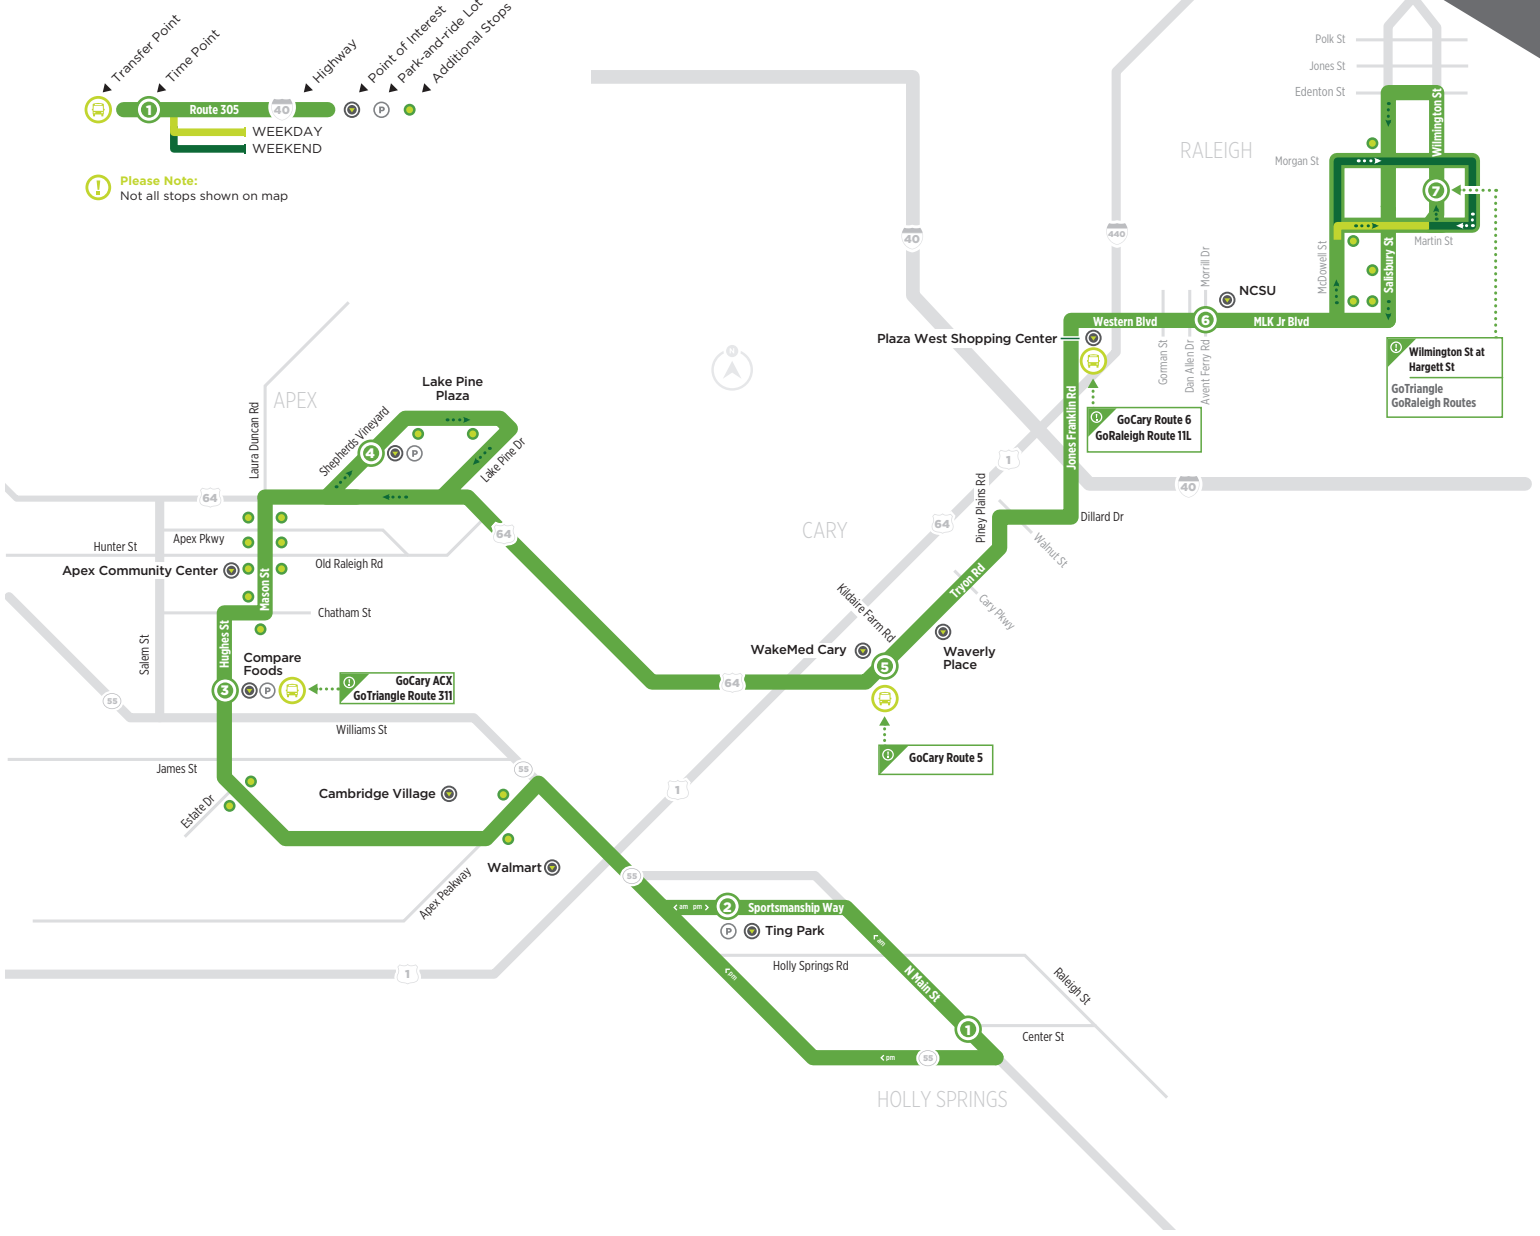

ROUTE 305

EFFECTIVE JUNE 2021

Route 305

LEGEND

Monday - Friday Service (Peak Hours)