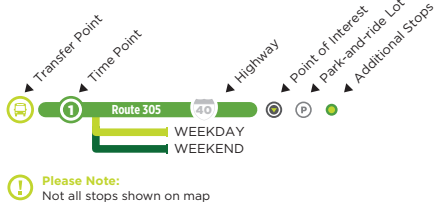

Route 305

LEGEND

Monday - Friday Service (Peak Hours)