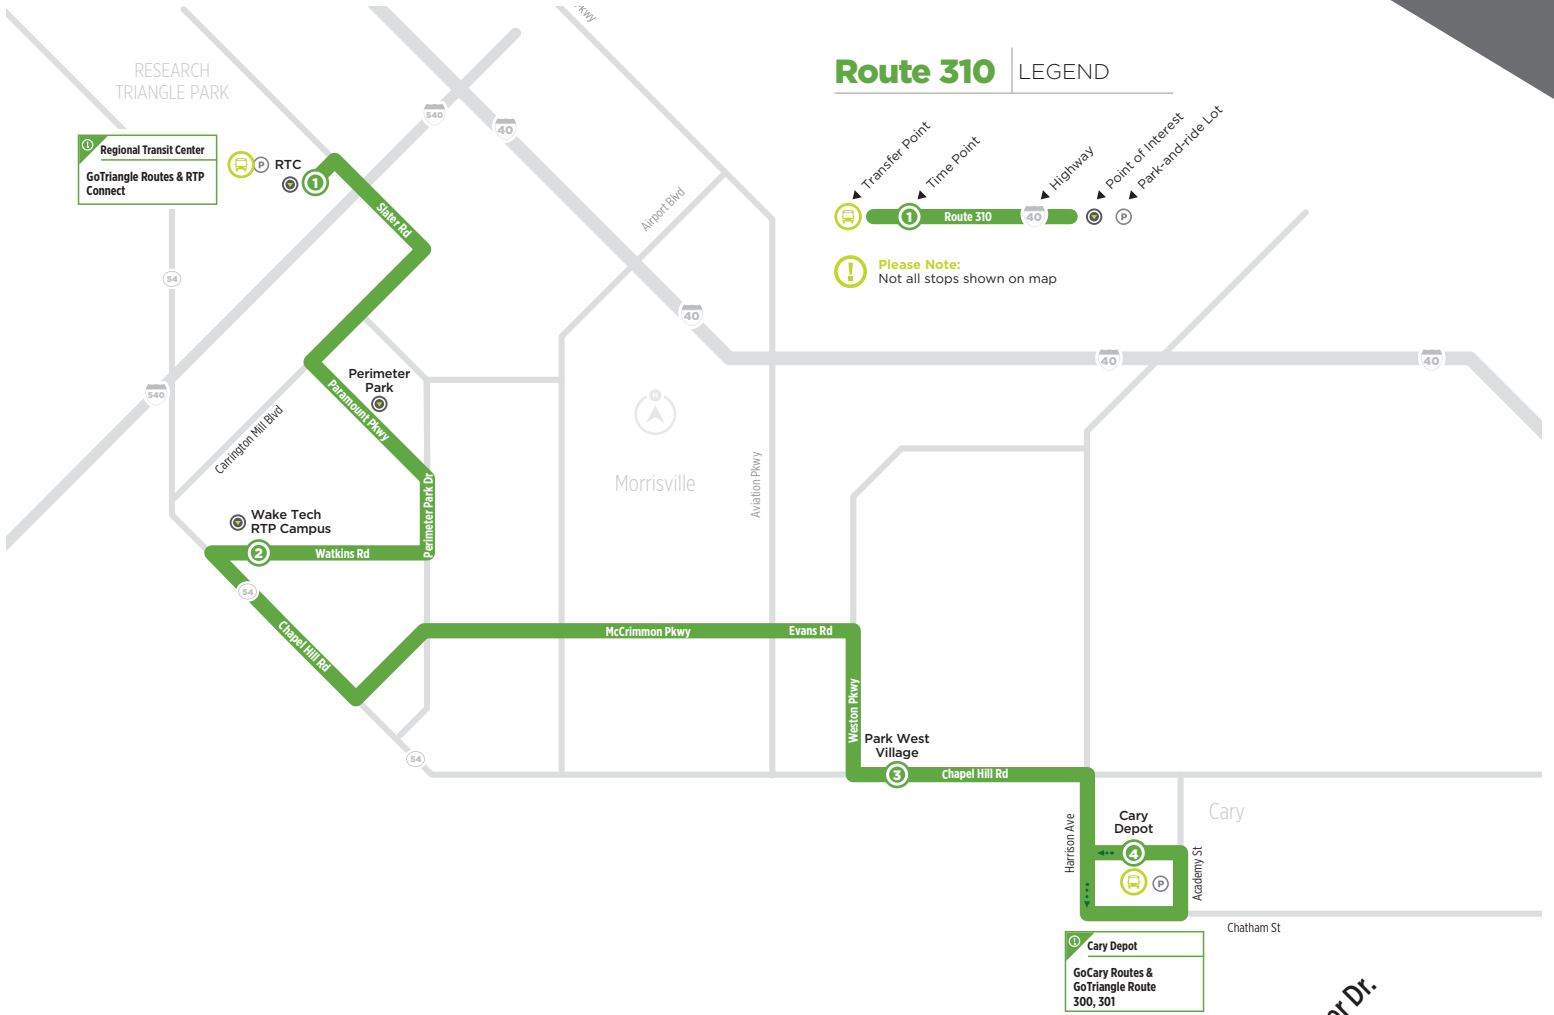

ROUTE 310

EFFECTIVE JUNE 2021

Route 310 LEGEND

- Transfer Point
- Time Point
- Highway
- Point of Interest
- Park-and-ride Lot

Please Note:
Not all stops shown on map

CARY DEPOT to WAKE TECH RTP to RTC

4 Cary Depot #1398
 3 Chapel Hill Rd at NW Cary Pkwy (Park West Village) #11307
 2 Wake Tech RTP Campus (EB) #1253
 1 Regional Transit Center #1000

RTC to WAKE TECH RTP to CARY DEPOT

1 Regional Transit Center #1000
 2 Wake Tech RTP Campus (WB) #1252
 3 Chapel Hill Rd at Market Center Dr. (Park West Village) #11273
 4 Cary Depot #1398

-	-	-	-
7:00 AM	7:06 AM	7:15 AM	7:25 AM
8:00 AM	8:06 AM	8:15 AM	8:25 AM
9:00 AM	9:06 AM	9:15 AM	9:25 AM
10:00 AM	10:06 AM	10:15 AM	10:25 AM
11:00 AM	11:06 AM	11:15 AM	11:25 AM
12:00 PM	12:06 PM	12:15 PM	12:25 PM
1:00 PM	1:06 PM	1:15 PM	1:25 PM
2:00 PM	2:06 PM	2:15 PM	2:25 PM
3:00 PM	3:06 PM	3:15 PM	3:25 PM
4:00 PM	4:06 PM	4:15 PM	4:25 PM
5:00 PM	5:06 PM	5:15 PM	5:25 PM
6:00 PM	6:06 PM	6:15 PM	6:25 PM
7:00 PM	7:06 PM	7:15 PM	7:25 PM
8:00 PM	8:06 PM	8:15 PM	8:25 PM

6:30 AM	6:38 AM	6:50 AM	6:55 AM
7:30 AM	7:38 AM	7:50 AM	7:55 AM
8:30 AM	8:38 AM	8:50 AM	8:55 AM
9:30 AM	9:38 AM	9:50 AM	9:55 AM
10:30 AM	10:38 AM	10:50 AM	10:55 AM
11:30 AM	11:38 AM	11:50 AM	11:55 AM
12:30 PM	12:38 PM	12:50 PM	12:55 PM
1:30 PM	1:38 PM	1:50 PM	1:55 PM
2:30 PM	2:38 PM	2:50 PM	2:55 PM
3:30 PM	3:38 PM	3:50 PM	3:55 PM
4:30 PM	4:38 PM	4:50 PM	4:55 PM
5:30 PM	5:38 PM	5:50 PM	5:55 PM
6:30 PM	6:38 PM	6:50 PM	6:55 PM
7:30 PM	7:38 PM	7:50 PM	7:55 PM
8:30 PM	8:38 PM	8:50 PM	8:55 PM