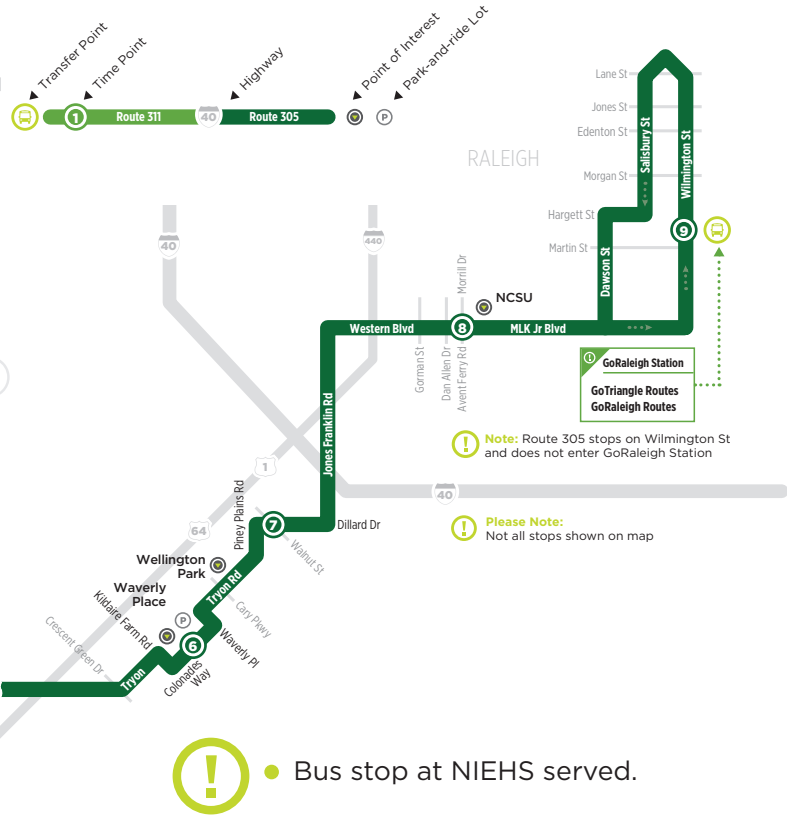

ROUTE 311

EFFECTIVE AUG. 4, 2019

Route 311 & 305 LEGEND

RTC to APEX

-	-	-	-
-	-	-	-
-	-	-	-
6:30 am	6:44 am	7:00 am	7:12 am
7:00 am	7:14 am	7:30 am	7:42 am
7:30 am	7:44 am	8:00 am	8:12 am
8:00 am	8:14 am	-	-
8:30 am	8:44 am	-	-
9:00 am	9:14 am	-	-

APEX to RTC

5:47 am	5:55 am	6:06 am	6:25 am
6:17 am	6:25 am	6:36 am	6:55 am
6:47 am	6:55 am	7:06 am	7:25 am
7:12 am	7:25 am	7:36 am	7:55 am
7:42 am	7:55 am	8:06 am	8:25 am
8:12 am	8:25 am	8:36 am	8:55 am
-	-	-	-
-	-	-	-
-	-	-	-

RTC to APEX

-	-	-	-
-	-	-	-
-	-	-	-
4:00 pm	4:19 pm	4:31 pm	4:40 pm
4:30 pm	4:49 pm	5:01 pm	5:10 pm
5:00 pm	5:19 pm	5:31 pm	5:40 pm
5:30 pm	5:49 pm	6:08 pm	6:17 pm
6:00 pm	6:19 pm	6:31 pm	6:40 pm
6:30 pm	6:49 pm	7:01 pm	7:10 pm

APEX to RTC

-	-	3:38 pm	3:55 pm
-	-	4:08 pm	4:25 pm
-	-	4:38 pm	4:55 pm
4:40 pm	4:51 pm	5:08 pm	5:25 pm
5:10 pm	5:21 pm	5:38 pm	5:55 pm
5:40 pm	5:51 pm	6:08 pm	6:25 pm
-	-	-	-
-	-	-	-
-	-	-	-