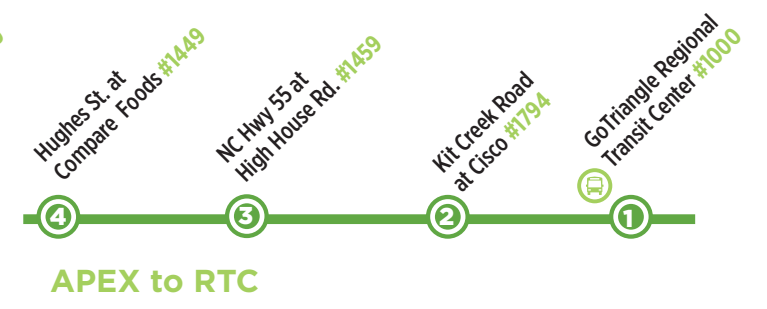

ROUTE 311

EFFECTIVE AUG. 4, 2019

Route 311 & 305 LEGEND

RTC to APEX

-	-	-	-
-	-	-	-
-	-	-	-
6:30 am	6:44 am	7:00 am	7:12 am
7:00 am	7:14 am	7:30 am	7:42 am
7:30 am	7:44 am	8:00 am	8:12 am
8:00 am	8:14 am	-	-
8:30 am	8:44 am	-	-
9:00 am	9:14 am	-	-

APEX to RTC

5:47 am	5:55 am	6:06 am	6:25 am
6:17 am	6:25 am	6:36 am	6:55 am
6:47 am	6:55 am	7:06 am	7:25 am
7:12 am	7:25 am	7:36 am	7:55 am
7:42 am	7:55 am	8:06 am	8:25 am
8:12 am	8:25 am	8:36 am	8:55 am
-	-	-	-
-	-	-	-
-	-	-	-

RTC to APEX

-	-	-	-
-	-	-	-
-	-	-	-
4:00 pm	4:19 pm	4:31 pm	4:40 pm
4:30 pm	4:49 pm	5:01 pm	5:10 pm
5:00 pm	5:19 pm	5:31 pm	5:40 pm
5:30 pm	5:49 pm	6:08 pm	6:17 pm
6:00 pm	6:19 pm	6:31 pm	6:40 pm
6:30 pm	6:49 pm	7:01 pm	7:10 pm

APEX to RTC

-	-	3:38 pm	3:55 pm
-	-	4:08 pm	4:25 pm
-	-	4:38 pm	4:55 pm
4:40 pm	4:51 pm	5:08 pm	5:25 pm
5:10 pm	5:21 pm	5:38 pm	5:55 pm
5:40 pm	5:51 pm	6:08 pm	6:25 pm
-	-	-	-
-	-	-	-
-	-	-	-