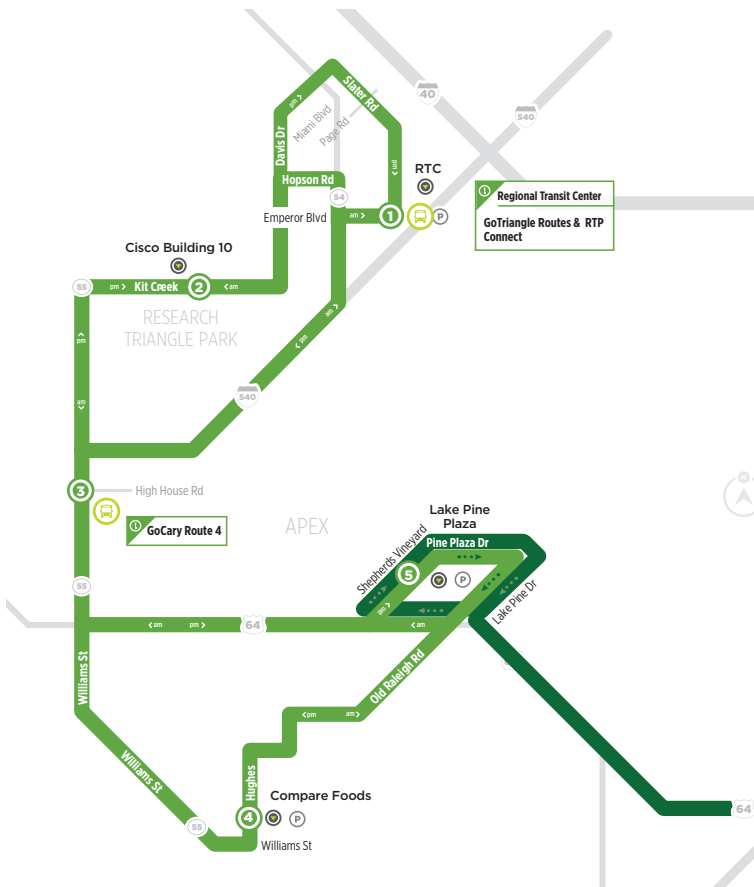

ROUTE 311

EFFECTIVE AUG. 4, 2019

Route 311 & 305 LEGEND

RTC to APEX

-	-	-	-
-	-	-	-
-	-	-	-
6:30 am	6:44 am	7:00 am	7:12 am
7:00 am	7:14 am	7:30 am	7:42 am
7:30 am	7:44 am	8:00 am	8:12 am
8:00 am	8:14 am	-	-
8:30 am	8:44 am	-	-
9:00 am	9:14 am	-	-

APEX to RTC

5:47 am	5:55 am	6:06 am	6:25 am
6:17 am	6:25 am	6:36 am	6:55 am
6:47 am	6:55 am	7:06 am	7:25 am
7:12 am	7:25 am	7:36 am	7:55 am
7:42 am	7:55 am	8:06 am	8:25 am
8:12 am	8:25 am	8:36 am	8:55 am
-	-	-	-
-	-	-	-
-	-	-	-

RTC to APEX

-	-	-	-
-	-	-	-
-	-	-	-
4:00 pm	4:19 pm	4:31 pm	4:40 pm
4:30 pm	4:49 pm	5:01 pm	5:10 pm
5:00 pm	5:19 pm	5:31 pm	5:40 pm
5:30 pm	5:49 pm	6:08 pm	6:17 pm
6:00 pm	6:19 pm	6:31 pm	6:40 pm
6:30 pm	6:49 pm	7:01 pm	7:10 pm

APEX to RTC

-	-	3:38 pm	3:55 pm
-	-	4:08 pm	4:25 pm
-	-	4:38 pm	4:55 pm
4:40 pm	4:51 pm	5:08 pm	5:25 pm
5:10 pm	5:21 pm	5:38 pm	5:55 pm
5:40 pm	5:51 pm	6:08 pm	6:25 pm
-	-	-	-
-	-	-	-
-	-	-	-