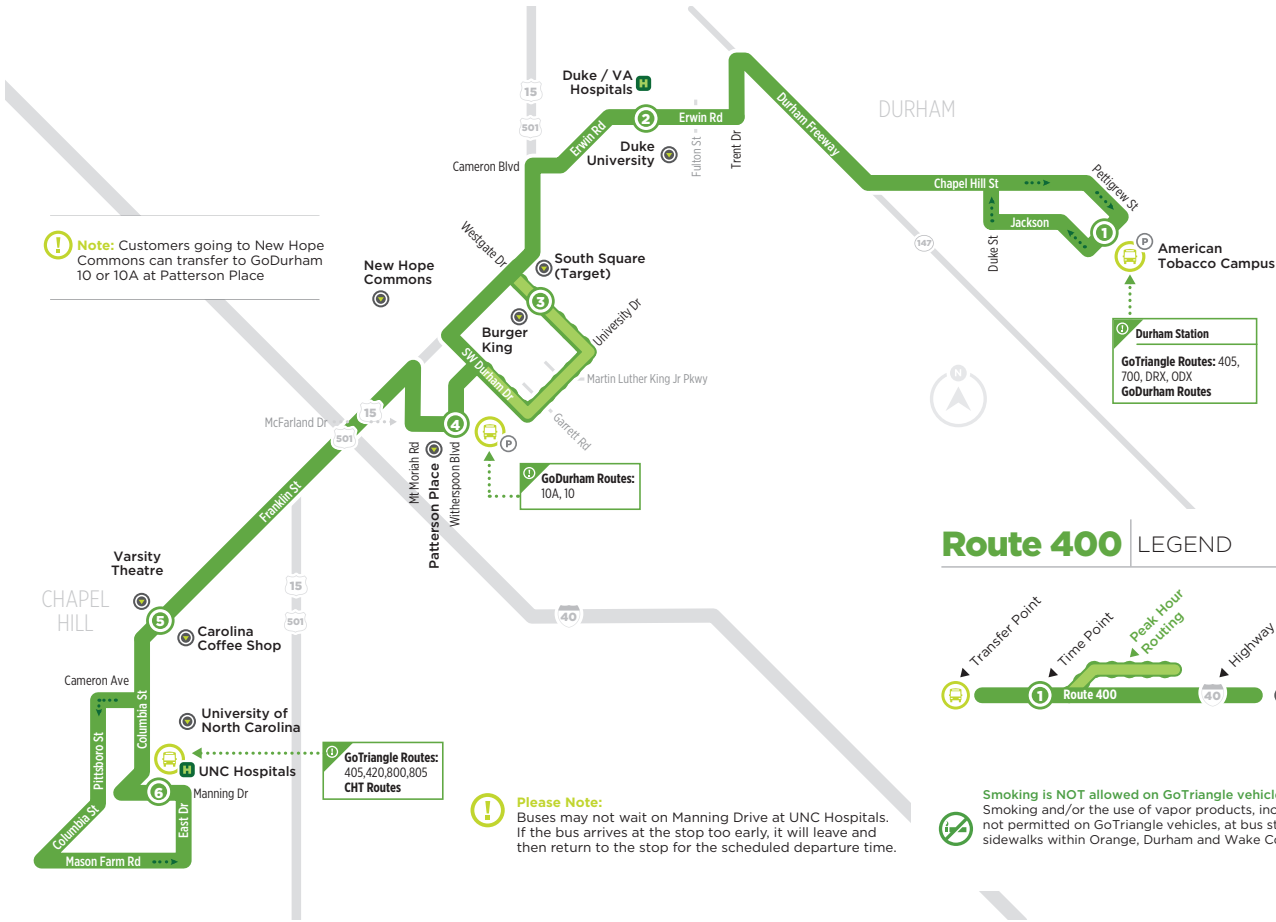

# ROUTE 400

EFFECTIVE NOVEMBER 21, 2021

### DURHAM STATION to CHAPEL HILL

-	-	-	-	-
7:00 AM	7:07 AM	7:19 AM	7:33 AM	7:45 AM
8:00 AM	8:07 AM	8:19 AM	8:33 AM	8:45 AM
9:00 AM	9:07 AM	9:19 AM	9:35 AM	9:45 AM
10:00 AM	10:07 AM	10:19 AM	10:35 AM	10:45 AM
11:00 AM	11:07 AM	11:19 AM	11:35 AM	11:45 AM
12:00 PM	12:07 PM	12:20 PM	12:37 PM	12:50 PM
1:00 PM	1:07 PM	1:20 PM	1:37 PM	1:50 PM
2:00 PM	2:07 PM	2:20 PM	2:37 PM	2:50 PM
3:00 PM	3:07 PM	3:20 PM	3:37 PM	3:50 PM
4:00 PM	4:07 PM	4:20 PM	4:37 PM	4:50 PM
5:00 PM	5:07 PM	5:20 PM	5:36 PM	5:50 PM
6:00 PM	6:07 PM	6:20 PM	6:36 PM	6:50 PM
7:00 PM	7:07 PM	7:20 PM	7:36 PM	7:50 PM
8:00 PM	8:07 PM	8:19 PM	8:33 PM	8:45 PM
9:00 PM	9:07 PM	9:19 PM	9:33 PM	9:45 PM
10:00 PM	10:07 PM	10:19 PM	10:33 PM	10:45 PM

### DURHAM STATION to CHAPEL HILL

7:00 am	7:07 am	7:19 am	7:33 am	7:45 am
8:00 am	8:07 am	8:19 am	8:33 am	8:45 am
9:00 am	9:07 am	9:19 am	9:35 am	9:45 am
10:00 am	10:07 am	10:19 am	10:35 am	10:45 am
11:00 am	11:07 am	11:19 am	11:35 am	11:45 am
12:00 pm	12:07 pm	12:20 pm	12:37 pm	12:50 pm
1:00 pm	1:07 pm	1:20 pm	1:37 pm	1:50 pm
2:00 pm	2:07 pm	2:20 pm	2:37 pm	2:50 pm
3:00 pm	3:07 pm	3:20 pm	3:37 pm	3:50 pm
4:00 pm	4:07 pm	4:20 pm	4:37 pm	4:50 pm
5:00 pm	5:07 pm	5:20 pm	5:36 pm	5:50 pm
6:00 pm	6:07 pm	6:20 pm	6:36 pm	6:50 pm
7:00 pm	7:07 pm	7:20 pm	7:36 pm	7:50 pm
8:00 pm	8:07 pm	8:20 pm	8:36 pm	8:50 pm

### CHAPEL HILL to DURHAM STATION

7:20 am	7:25 am	7:36 am	7:47 am	7:55 am
8:20 am	8:25 am	8:36 am	8:47 am	8:55 am
9:15 am	9:20 am	9:32 am	9:44 am	9:55 am
10:15 am	10:20 am	10:32 am	10:44 am	10:55 am
11:15 am	11:20 am	11:32 am	11:44 am	11:55 am
12:15 pm	12:20 pm	12:32 pm	12:44 pm	12:55 pm
1:10 pm	1:15 pm	1:29 pm	1:41 pm	1:55 pm
2:10 pm	2:15 pm	2:29 pm	2:41 pm	2:55 pm
3:10 pm	3:15 pm	3:29 pm	3:41 pm	3:55 pm
4:10 pm	4:15 pm	4:29 pm	4:41 pm	4:55 pm
5:15 pm	5:20 pm	5:34 pm	5:46 pm	5:55 pm
6:15 pm	6:20 pm	6:34 pm	6:46 pm	6:55 pm
7:15 pm	7:20 pm	7:34 pm	7:46 pm	7:55 pm
8:15 pm	8:20 pm	8:34 pm	8:46 pm	8:55 pm