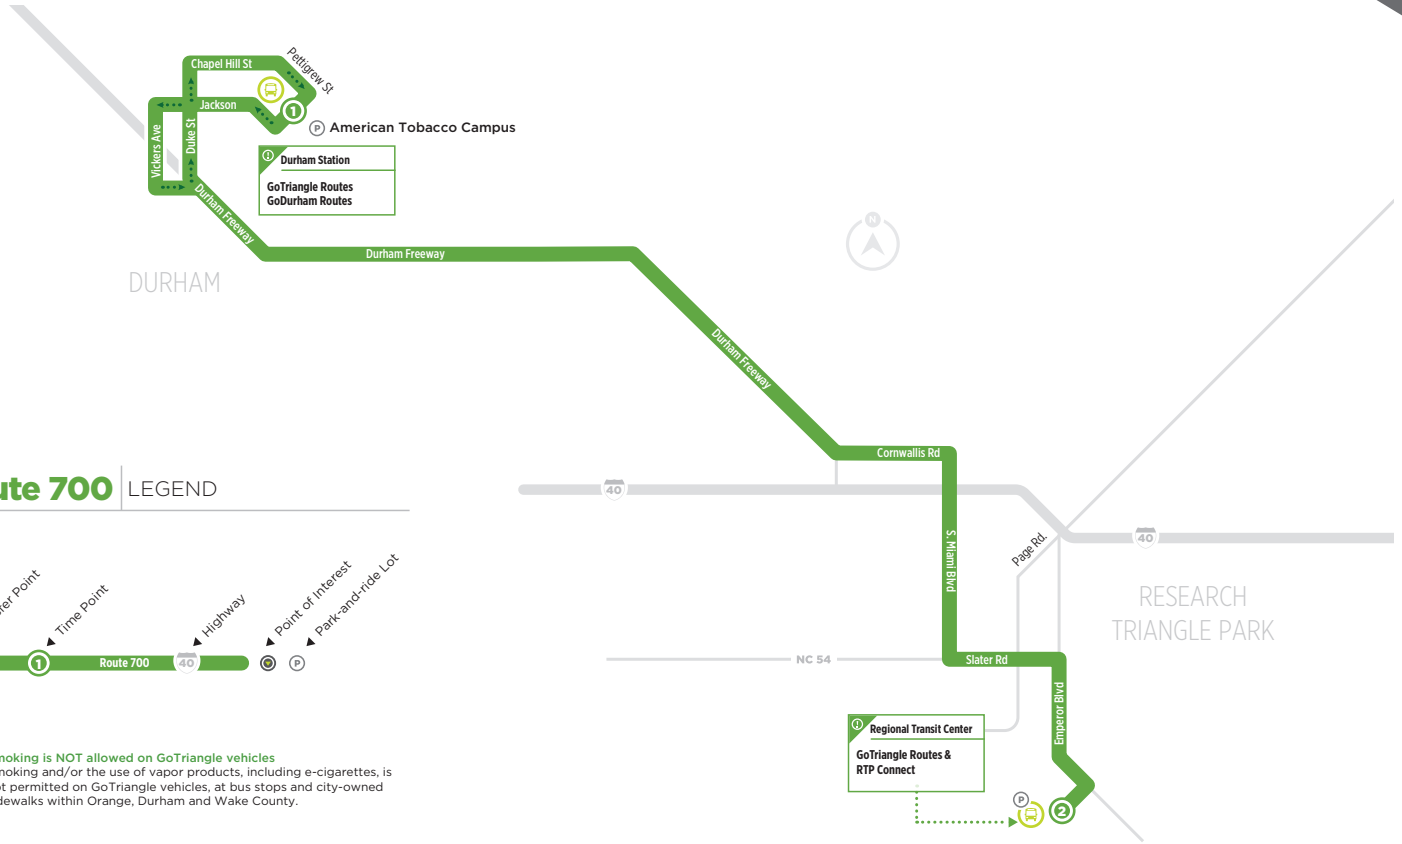

## Route 700 LEGEND

Smoking is NOT allowed on GoTriangle vehicles. Smoking and/or the use of vapor products, including e-cigarettes, is not permitted on GoTriangle vehicles, at bus stops and city-owned sidewalks within Orange, Durham and Wake County.

Saturday

**DURHAM STATION to RTC**

7:05 AM	7:25 AM	7:30 AM	7:55 AM
8:05 AM	8:25 AM	8:30 AM	8:55 AM
9:05 AM	9:25 AM	9:30 AM	9:55 AM
10:05 AM	10:25 AM	10:30 AM	10:55 AM
11:05 AM	11:25 AM	11:30 AM	11:55 AM
12:05 PM	12:25 PM	12:30 PM	12:55 PM
1:05 PM	1:25 PM	1:30 PM	1:55 PM
2:05 PM	2:25 PM	2:30 PM	2:55 PM
3:05 PM	3:25 PM	3:30 PM	3:55 PM
4:05 PM	4:25 PM	4:30 PM	4:55 PM
5:05 PM	5:25 PM	5:30 PM	5:55 PM
6:05 PM	6:25 PM	6:30 PM	6:55 PM
7:05 PM	7:25 PM	7:30 PM	7:55 PM
8:05 PM	8:25 PM	8:30 PM	8:55 PM
9:05 PM	9:25 PM	9:30 PM	9:55 PM
10:05 PM	10:25 PM	10:30 PM	10:55 PM

Sunday

**DURHAM STATION to RTC**

7:05 am	7:25 am	7:30 am	7:55 am
8:05 am	8:25 am	8:30 am	8:55 am
9:05 am	9:25 am	9:30 am	9:55 am
10:05 am	10:25 am	10:30 am	10:55 am
11:05 am	11:25 am	11:30 am	11:55 am
12:05 pm	12:25 pm	12:30 pm	12:55 pm
1:05 pm	1:25 pm	1:30 pm	1:55 pm
2:05 pm	2:25 pm	2:30 pm	2:55 pm
3:05 pm	3:25 pm	3:30 pm	3:55 pm
4:05 pm	4:25 pm	4:30 pm	4:55 pm
5:05 pm	5:25 pm	5:30 pm	5:55 pm
6:05 pm	6:25 pm	6:30 pm	6:55 pm
7:05 pm	7:25 pm	7:30 pm	7:55 pm
8:05 pm	8:25 pm	8:30 pm	8:55 pm