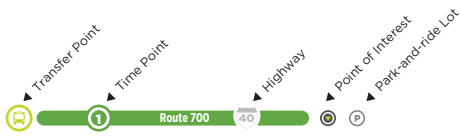

Smoking is NOT allowed on GoTriangle vehicles. Smoking and/or the use of vapor products, including e-cigarettes, is not permitted on GoTriangle vehicles, at bus stops and city-owned sidewalks within Orange, Durham and Wake County.