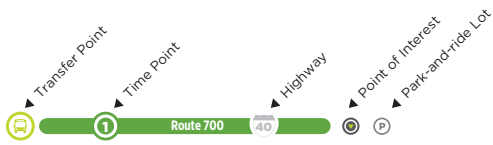

ROUTE 700

EFFECTIVE NOVEMBER 21, 2021

Route 700 LEGEND

Smoking is NOT allowed on GoTriangle vehicles
 Smoking and/or the use of vapor products, including e-cigarettes, is not permitted on GoTriangle vehicles, at bus stops and city-owned sidewalks within Orange, Durham and Wake County.

Monday - Friday

DURHAM STATION to RTC

6:00 am	6:25 am	6:30 am	6:55 am
6:30 am	6:55 am	7:00 am	7:25 am
7:00 am	7:25 am	7:30 am	7:55 am
7:30 am	7:55 am	8:00 am	8:25 am
8:00 am	8:25 am	8:30 am	8:55 am
8:30 am	8:55 am	9:00 am	9:25 am
9:05 am	9:25 am	9:30 am	9:55 am
9:35 am	9:55 am	10:00 am	10:25 am
10:05 am	10:25 am	10:30 am	10:55 am
10:35 am	10:55 am	11:00 am	11:25 am
11:05 am	11:25 am	11:30 am	11:55 am
11:35 am	11:55 am	12:00 pm	12:25 pm
12:05 pm	12:25 pm	12:30 pm	12:55 pm
12:35 pm	12:55 pm	1:00 pm	1:25 pm
1:05 pm	1:25 pm	1:30 pm	1:55 pm
1:35 pm	1:55 pm	2:00 pm	2:25 pm
2:05 pm	2:25 pm	2:30 pm	2:55 pm
2:35 pm	2:55 pm	3:00 pm	3:25 pm
3:05 pm	3:25 pm	3:30 pm	3:55 pm
3:30 pm	3:55 pm	4:00 pm	4:25 pm
4:00 pm	4:25 pm	4:30 pm	4:55 pm
4:30 pm	4:55 pm	5:00 pm	5:25 pm
5:00 pm	5:25 pm	5:30 pm	5:55 pm
5:30 pm	5:55 pm	6:00 pm	6:25 pm
6:00 pm	6:25 pm	6:30 pm	6:55 pm
6:30 pm	6:55 pm		
7:05 pm	7:25 pm	7:30 pm	7:55 pm
8:05 pm	8:25 pm	8:30 pm	8:55 pm
9:05 pm	9:25 pm	9:30 pm	9:55 pm
10:05 pm	10:25 pm	10:30 pm	10:55 pm

Sunday

DURHAM STATION to RTC

7:05 am	7:25 am	7:30 am	7:55 am
8:05 am	8:25 am	8:30 am	8:55 am
9:05 am	9:25 am	9:30 am	9:55 am
10:05 am	10:25 am	10:30 am	10:55 am
11:05 am	11:25 am	11:30 am	11:55 am
12:05 pm	12:25 pm	12:30 pm	12:55 pm
1:05 pm	1:25 pm	1:30 pm	1:55 pm
2:05 pm	2:25 pm	2:30 pm	2:55 pm
3:05 pm	3:25 pm	3:30 pm	3:55 pm
4:05 pm	4:25 pm	4:30 pm	4:55 pm
5:05 pm	5:25 pm	5:30 pm	5:55 pm
6:05 pm	6:25 pm	6:30 pm	6:55 pm
7:05 pm	7:25 pm	7:30 pm	7:55 pm
8:05 pm	8:25 pm	8:30 pm	8:55 pm