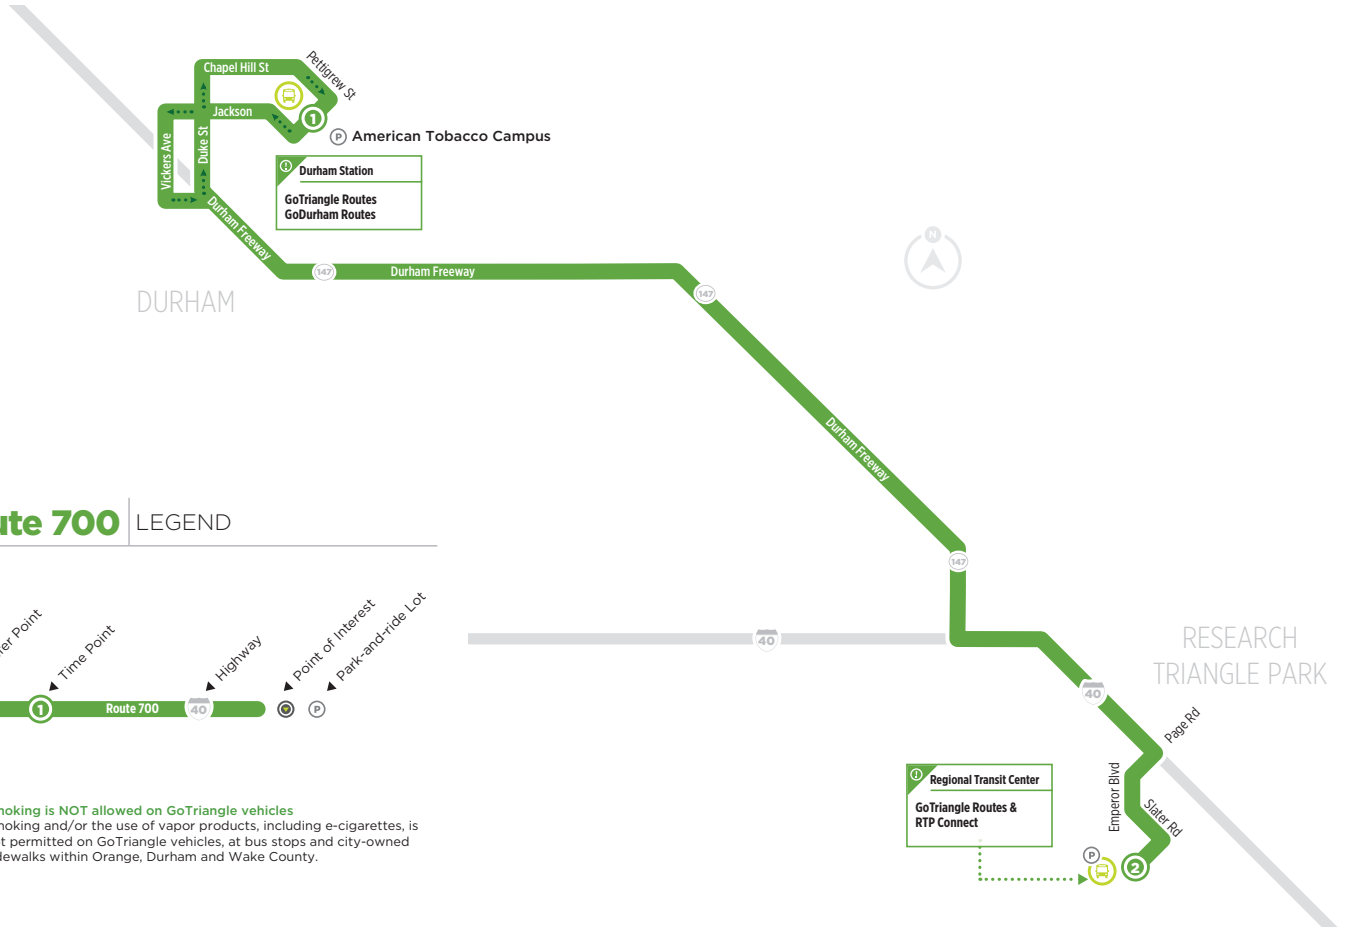

ROUTE 700

EFFECTIVE NOVEMBER 21, 2021

Route 700 LEGEND

Smoking is NOT allowed on GoTriangle vehicles
 Smoking and/or the use of vapor products, including e-cigarettes, is not permitted on GoTriangle vehicles, at bus stops and city-owned sidewalks within Orange, Durham and Wake County.

Saturday

DURHAM STATION to RTC

7:05 AM	7:25 AM	7:30 AM	7:55 AM
8:05 AM	8:25 AM	8:30 AM	8:55 AM
9:05 AM	9:25 AM	9:30 AM	9:55 AM
10:05 AM	10:25 AM	10:30 AM	10:55 AM
11:05 AM	11:25 AM	11:30 AM	11:55 AM
12:05 PM	12:25 PM	12:30 PM	12:55 PM
1:05 PM	1:25 PM	1:30 PM	1:55 PM
2:05 PM	2:25 PM	2:30 PM	2:55 PM
3:05 PM	3:25 PM	3:30 PM	3:55 PM
4:05 PM	4:25 PM	4:30 PM	4:55 PM
5:05 PM	5:25 PM	5:30 PM	5:55 PM
6:05 PM	6:25 PM	6:30 PM	6:55 PM
7:05 PM	7:25 PM	7:30 PM	7:55 PM
8:05 PM	8:25 PM	8:30 PM	8:55 PM
9:05 PM	9:25 PM	9:30 PM	9:55 PM
10:05 PM	10:25 PM	10:30 PM	10:55 PM

Sunday

DURHAM STATION to RTC

7:05 am	7:25 am	7:30 am	7:55 am
8:05 am	8:25 am	8:30 am	8:55 am
9:05 am	9:25 am	9:30 am	9:55 am
10:05 am	10:25 am	10:30 am	10:55 am
11:05 am	11:25 am	11:30 am	11:55 am
12:05 pm	12:25 pm	12:30 pm	12:55 pm
1:05 pm	1:25 pm	1:30 pm	1:55 pm
2:05 pm	2:25 pm	2:30 pm	2:55 pm
3:05 pm	3:25 pm	3:30 pm	3:55 pm
4:05 pm	4:25 pm	4:30 pm	4:55 pm
5:05 pm	5:25 pm	5:30 pm	5:55 pm
6:05 pm	6:25 pm	6:30 pm	6:55 pm
7:05 pm	7:25 pm	7:30 pm	7:55 pm
8:05 pm	8:25 pm	8:30 pm	8:55 pm