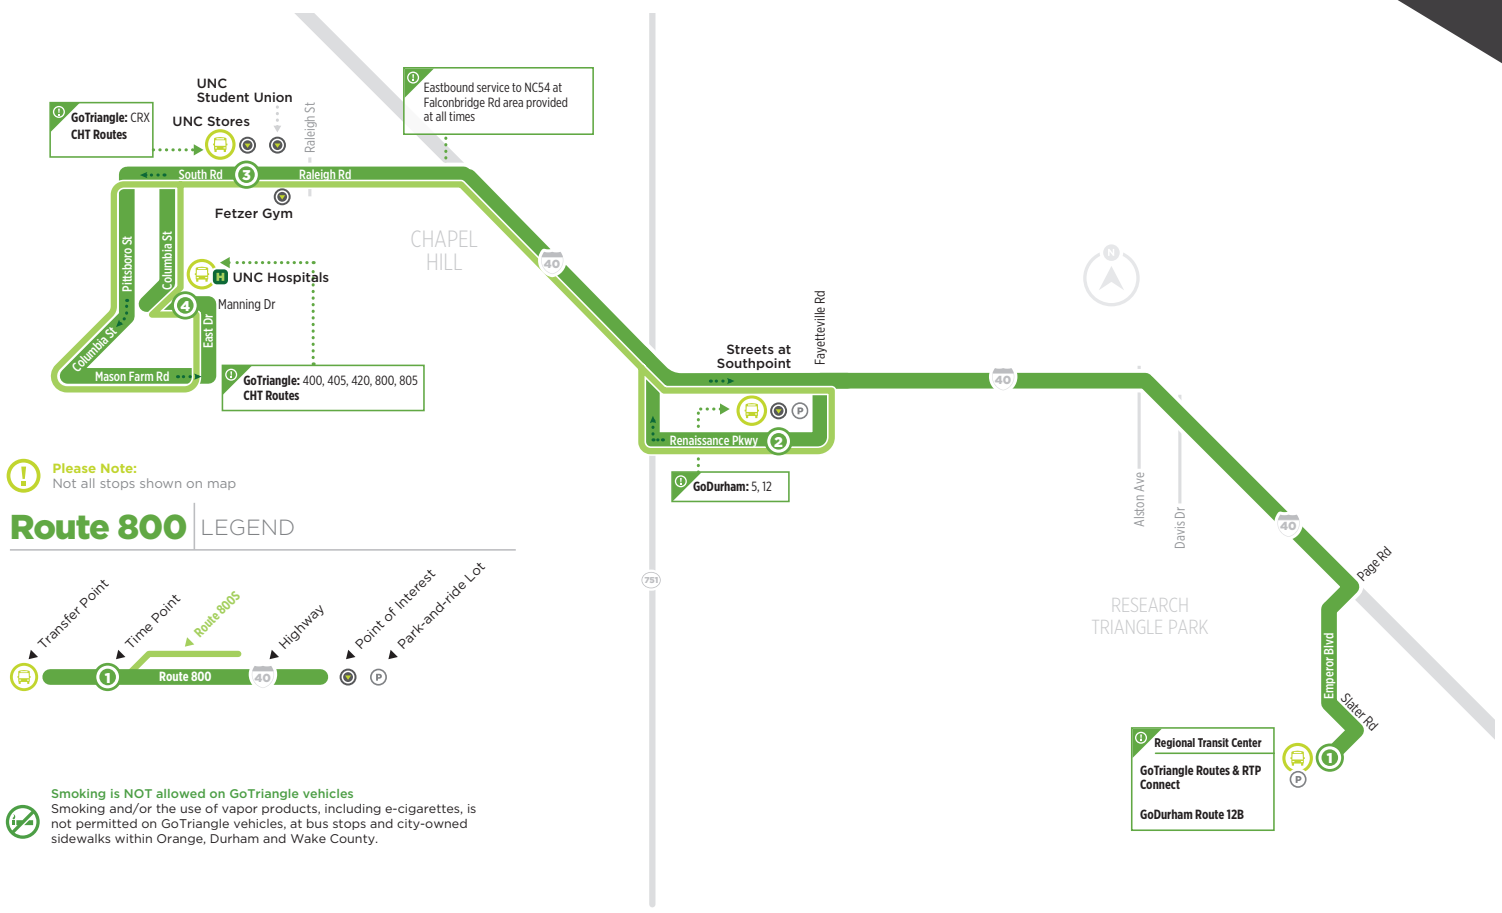

# ROUTE 800 & 800S

EFFECTIVE OCT 11, 2020

**!** All 800 and 800S trips will now serve NC 54 at Falconbridge bus stop.

**!** Trips beginning or ending at The Streets at Southpoint are named 800S, highlighted in green

**!** **Note:** Buses may not wait on Manning Dr. at UNC Hospitals. If the bus arrives to the stop too early, it will leave and then return to the stop for the scheduled departure time.

## ROUTE 800 & 800S

**Note:** Buses may not wait on Manning Dr. at UNC Hospitals. If the bus arrives to the stop too early, it will leave and then return to the stop for the scheduled departure time.