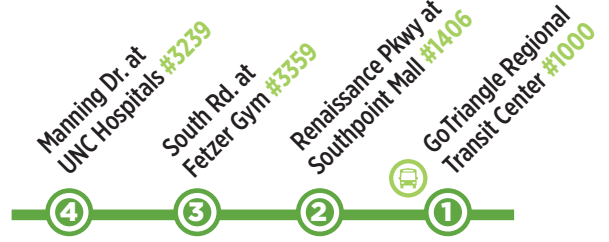

CHAPEL HILL to RTC

6:50 AM	6:53 AM	7:06 AM	7:25 AM
7:20 AM	7:23 AM	7:36 AM	7:55 AM
7:50 AM	7:53 AM	8:06 AM	8:25 AM
8:20 AM	8:23 AM	8:36 AM	8:55 AM
8:50 AM	8:53 AM	9:06 AM	9:25 AM
9:20 AM	9:23 AM	9:36 AM	9:55 AM
9:45 AM	9:49 AM	10:05 AM	10:25 AM
10:15 AM	10:19 AM	10:35 AM	10:55 AM
10:45 AM	10:49 AM	11:05 AM	11:25 AM
11:15 AM	11:19 AM	11:35 AM	11:55 AM
11:45 AM	11:49 AM	12:05 PM	12:25 PM
12:15 PM	12:19 PM	12:35 PM	12:55 PM
12:45 PM	12:49 PM	1:05 PM	1:25 PM
1:15 PM	1:19 PM	1:35 PM	1:55 PM
1:45 PM	1:49 PM	2:07 PM	2:25 PM
2:15 PM	2:19 PM	2:37 PM	2:55 PM
2:45 PM	2:49 PM	3:07 PM	3:25 PM
3:15 PM	3:19 PM	3:37 PM	3:55 PM
3:45 PM	3:49 PM	4:07 PM	4:25 PM
4:15 PM	4:19 PM	4:37 PM	4:55 PM
4:45 PM	4:49 PM	5:07 PM	5:25 PM
5:15 PM	5:19 PM	5:37 PM	5:55 PM
5:45 PM	5:49 PM	6:07 PM	6:25 PM
6:45 PM	6:49 PM	7:07 PM	7:25 PM
7:45 PM	7:49 PM	8:07 PM	8:25 PM
8:45 PM	8:49 PM	9:07 PM	9:25 PM
9:45 PM	9:49 PM	10:07 PM	10:25 PM

SUNDAY

RTC to CHAPEL HILL

7:30 AM	7:42 AM	7:57 AM	8:10 AM
8:30 AM	8:42 AM	8:57 AM	9:10 AM
9:30 AM	9:42 AM	9:57 AM	10:10 AM
10:30 AM	10:42 AM	10:57 AM	11:10 AM
11:30 AM	11:42 AM	11:57 AM	12:10 PM
12:30 PM	12:42 PM	12:57 PM	1:10 PM
1:30 PM	1:42 PM	1:57 PM	2:10 PM
2:30 PM	2:42 PM	2:57 PM	3:10 PM
3:30 PM	3:42 PM	3:57 PM	4:10 PM
4:30 PM	4:42 PM	4:57 PM	5:10 PM
5:30 PM	5:42 PM	5:57 PM	6:10 PM
6:30 PM	6:42 PM	6:57 PM	7:10 PM
7:30 PM	7:42 PM	7:57 PM	8:10 PM
8:30 PM	8:42 PM	8:57 PM	9:10 PM

CHAPEL HILL to RTC

6:50 AM	6:54 AM	7:08 AM	7:25 AM
7:50 AM	7:54 AM	8:08 AM	8:25 AM
8:50 AM	8:54 AM	9:08 AM	9:25 AM
9:50 AM	9:54 AM	10:08 AM	10:25 AM
10:50 AM	10:54 AM	11:08 AM	11:25 AM
11:50 AM	11:54 AM	12:08 PM	12:25 PM
12:50 PM	12:54 PM	1:08 PM	1:25 PM
1:50 PM	1:54 PM	2:08 PM	2:25 PM
2:50 PM	2:54 PM	3:08 PM	3:25 PM
3:50 PM	3:54 PM	4:08 PM	4:25 PM
4:50 PM	4:54 PM	5:08 PM	5:25 PM
5:50 PM	5:54 PM	6:08 PM	6:25 PM
6:50 PM	6:54 PM	7:08 PM	7:25 PM
7:50 PM	7:54 PM	8:08 PM	8:25 PM

Note: Buses may not wait on Manning Dr. at UNC Hospitals. If the bus arrives to the stop too early, it will leave and then return to the stop for the scheduled departure time.