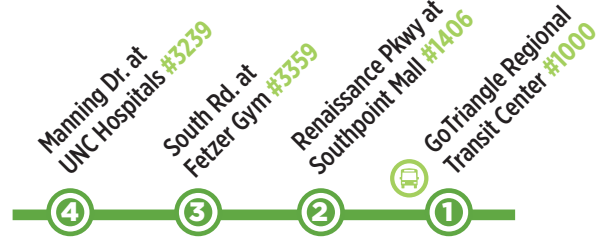

CHAPEL HILL to RTC

6:50 AM	6:54 AM	7:08 AM	7:25 AM
7:50 AM	7:54 AM	8:08 AM	8:25 AM
8:50 AM	8:54 AM	9:08 AM	9:25 AM
9:50 AM	9:54 AM	10:08 AM	10:25 AM
10:50 AM	10:54 AM	11:08 AM	11:25 AM
11:50 AM	11:54 AM	12:08 PM	12:25 PM
12:50 PM	12:54 PM	1:08 PM	1:25 PM
1:50 PM	1:54 PM	2:08 PM	2:25 PM
2:50 PM	2:54 PM	3:08 PM	3:25 PM
3:50 PM	3:54 PM	4:08 PM	4:25 PM
4:50 PM	4:54 PM	5:08 PM	5:25 PM
5:50 PM	5:54 PM	6:08 PM	6:25 PM
6:50 PM	6:54 PM	7:08 PM	7:25 PM
7:50 PM	7:54 PM	8:08 PM	8:25 PM
8:50 PM	8:54 PM	9:08 PM	9:25 PM
9:50 PM	9:54 PM	10:08 PM	10:25 PM
-	-	-	-
-	-	-	-

SUNDAY

RTC to CHAPEL HILL

7:30 AM	7:42 AM	7:57 AM	8:10 AM
8:30 AM	8:42 AM	8:57 AM	9:10 AM
9:30 AM	9:42 AM	9:57 AM	10:10 AM
10:30 AM	10:42 AM	10:57 AM	11:10 AM
11:30 AM	11:42 AM	11:57 AM	12:10 PM
12:30 PM	12:42 PM	12:57 PM	1:10 PM
1:30 PM	1:42 PM	1:57 PM	2:10 PM
2:30 PM	2:42 PM	2:57 PM	3:10 PM
3:30 PM	3:42 PM	3:57 PM	4:10 PM
4:30 PM	4:42 PM	4:57 PM	5:10 PM
5:30 PM	5:42 PM	5:57 PM	6:10 PM
6:30 PM	6:42 PM	6:57 PM	7:10 PM
7:30 PM	7:42 PM	7:57 PM	8:10 PM
8:30 PM	8:42 PM	8:57 PM	9:10 PM

CHAPEL HILL to RTC

6:50 AM	6:54 AM	7:08 AM	7:25 AM
7:50 AM	7:54 AM	8:08 AM	8:25 AM
8:50 AM	8:54 AM	9:08 AM	9:25 AM
9:50 AM	9:54 AM	10:08 AM	10:25 AM
10:50 AM	10:54 AM	11:08 AM	11:25 AM
11:50 AM	11:54 AM	12:08 PM	12:25 PM
12:50 PM	12:54 PM	1:08 PM	1:25 PM
1:50 PM	1:54 PM	2:08 PM	2:25 PM
2:50 PM	2:54 PM	3:08 PM	3:25 PM
3:50 PM	3:54 PM	4:08 PM	4:25 PM
4:50 PM	4:54 PM	5:08 PM	5:25 PM
5:50 PM	5:54 PM	6:08 PM	6:25 PM
6:50 PM	6:54 PM	7:08 PM	7:25 PM
7:50 PM	7:54 PM	8:08 PM	8:25 PM

Note: Buses may not wait on Manning Dr. at UNC Hospitals. If the bus arrives to the stop too early, it will leave and then return to the stop for the scheduled departure time.