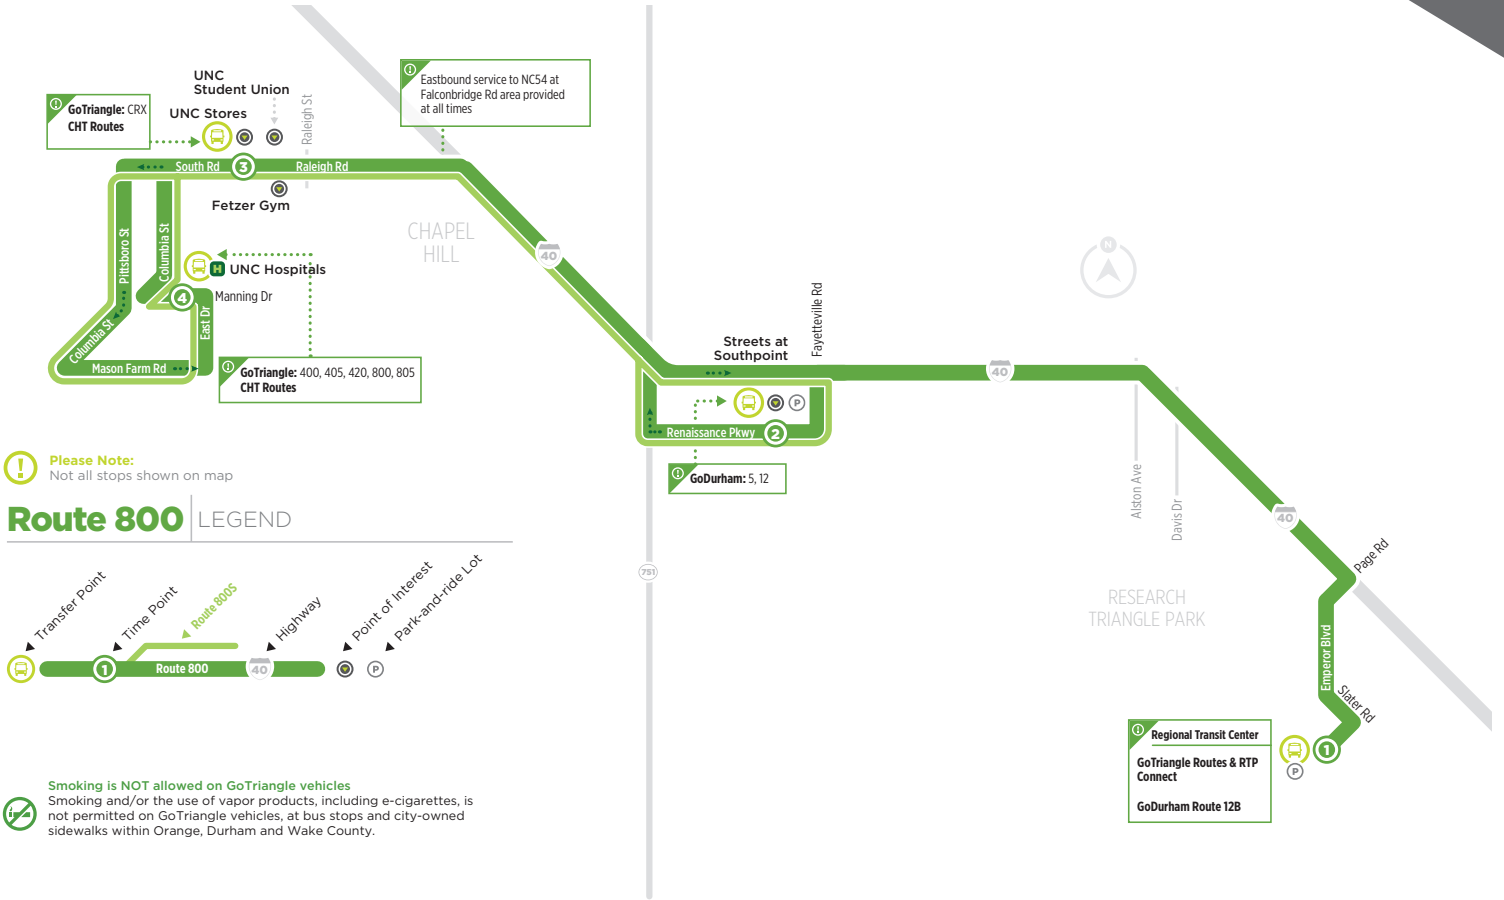

# ROUTE 800

EFFECTIVE NOVEMBER 21, 2021

**Note:** Buses may not wait on Manning Dr. at UNC Hospitals. If the bus arrives to the stop too early, it will leave and then return to the stop for the scheduled departure time.

## ROUTE 800

**SATURDAY**

**RTC to CHAPEL HILL**

-	-	-	-
7:30 AM	7:42 AM	7:57 AM	8:10 AM
8:30 AM	8:42 AM	8:57 AM	9:10 AM
9:30 AM	9:42 AM	9:57 AM	10:10 AM
10:30 AM	10:42 AM	10:57 AM	11:10 AM
11:30 AM	11:42 AM	11:57 AM	12:10 PM
12:30 PM	12:42 PM	12:57 PM	1:10 PM
1:30 PM	1:42 PM	1:57 PM	2:10 PM
2:30 PM	2:42 PM	2:57 PM	3:10 PM
3:30 PM	3:42 PM	3:57 PM	4:10 PM
4:30 PM	4:42 PM	4:57 PM	5:10 PM
5:30 PM	5:42 PM	5:57 PM	6:10 PM
6:30 PM	6:42 PM	6:57 PM	7:10 PM
7:30 PM	7:42 PM	7:57 PM	8:10 PM
8:30 PM	8:42 PM	8:57 PM	9:10 PM
9:30 PM	9:42 PM	9:57 PM	10:10 PM
10:30 PM	10:42 PM	10:57 PM	11:10 PM

**Note:** Buses may not wait on Manning Dr. at UNC Hospitals. If the bus arrives to the stop too early, it will leave and then return to the stop for the scheduled departure time.