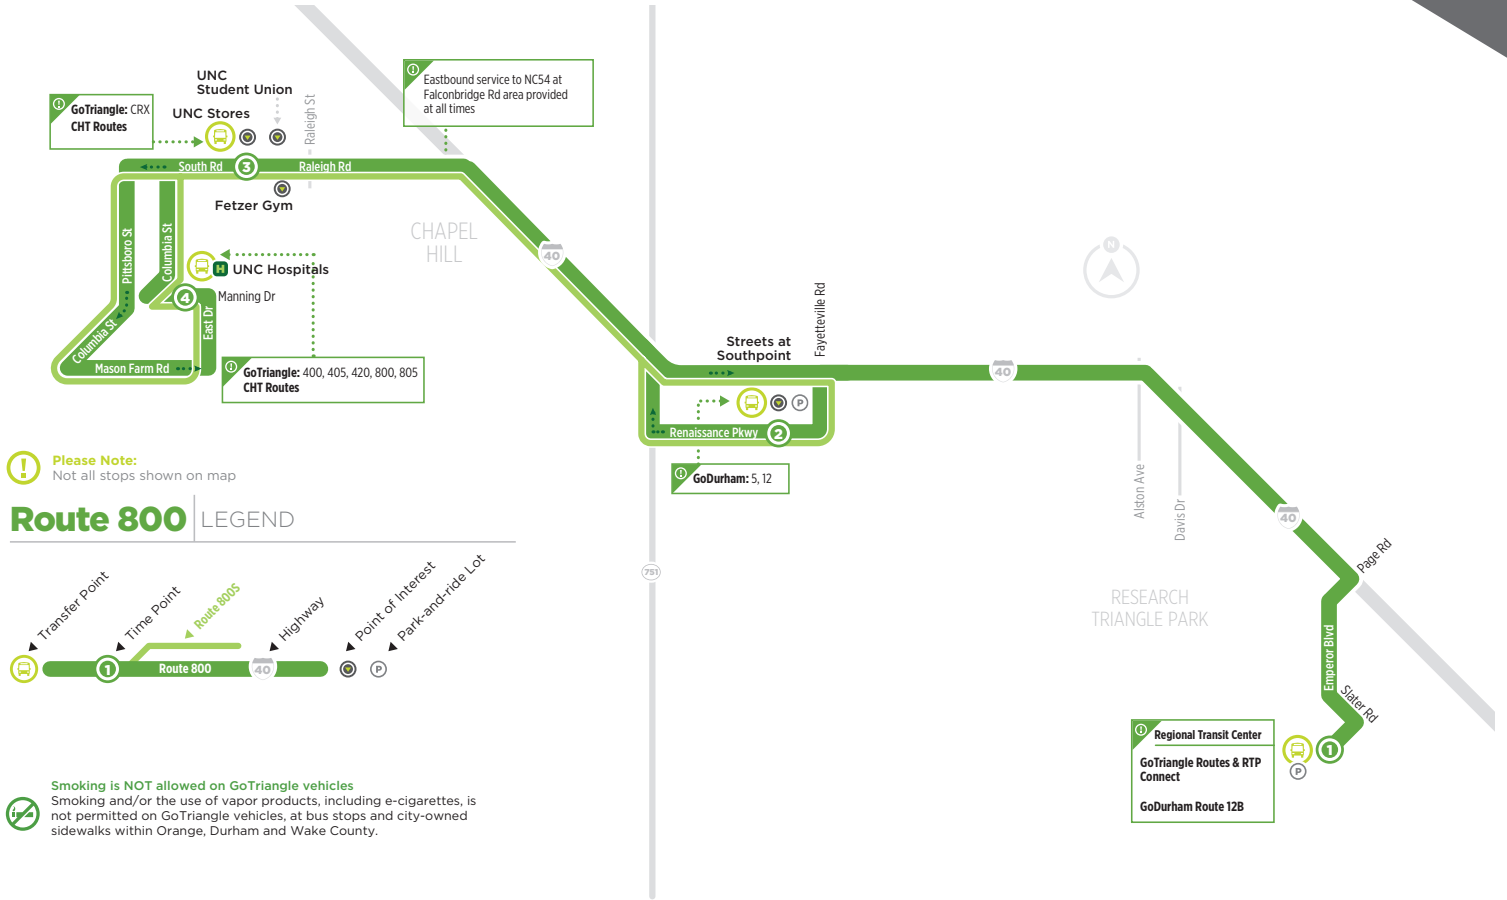

ROUTE 800

EFFECTIVE JUNE 2021

Please Note:
Not all stops shown on map

Route 800 LEGEND

Smoking is NOT allowed on GoTriangle vehicles. Smoking and/or the use of vapor products, including e-cigarettes, is not permitted on GoTriangle vehicles, at bus stops and city-owned sidewalks within Orange, Durham and Wake County.

Note: Buses may not wait on Manning Dr. at UNC Hospitals. If the bus arrives to the stop too early, it will leave and then return to the stop for the scheduled departure time.

ROUTE 800

RTC to CHAPEL HILL

Monday - Friday Service

CHAPEL HILL to RTC

6:25 AM	6:29 AM	6:41 AM	6:55 AM
6:50 AM	6:55 AM	7:09 AM	7:25 AM
7:15 AM	7:19 AM	7:35 AM	7:55 AM
7:45 AM	7:50 AM	8:06 AM	8:25 AM
8:15 AM	8:20 AM	8:36 AM	8:55 AM
8:45 AM	8:50 AM	9:06 AM	9:25 AM
9:15 AM	9:19 AM	9:33 AM	9:55 AM
9:45 AM	9:49 AM	10:03 AM	10:25 AM
10:15 AM	10:19 AM	10:33 AM	10:55 AM
10:45 AM	10:49 AM	11:03 AM	11:25 AM
11:15 AM	11:19 AM	11:33 AM	11:55 AM
11:45 AM	11:49 AM	12:03 PM	12:25 PM
12:15 PM	12:19 PM	12:33 PM	12:55 PM
12:45 PM	12:49 PM	1:03 PM	1:25 PM
1:15 PM	1:19 PM	1:33 PM	1:55 PM
1:45 PM	1:49 PM	2:03 PM	2:25 PM
2:15 PM	2:19 PM	2:33 PM	2:55 PM
2:45 PM	2:49 PM	3:03 PM	3:25 PM
3:10 PM	3:16 PM	3:34 PM	3:55 PM
3:40 PM	3:46 PM	4:04 PM	4:25 PM
4:10 PM	4:16 PM	4:34 PM	4:55 PM
4:45 PM	4:49 PM	5:09 PM	5:25 PM
5:15 PM	5:19 PM	5:39 PM	5:55 PM
5:45 PM	5:49 PM	6:09 PM	6:25 PM
6:15 PM	6:19 PM	6:39 PM	6:55 PM
6:45 PM	6:49 PM	7:09 PM	7:25 PM
-	-	-	-
7:50 PM	7:54 PM	8:09 PM	8:25 PM
-	-	-	-
8:50 PM	8:54 PM	9:08 PM	9:25 PM
-	-	-	-
9:50 PM	9:54 PM	10:08 PM	10:25 PM
-	-	-	-

Note: Buses may not wait on Manning Dr. at UNC Hospitals. If the bus arrives to the stop too early, it will leave and then return to the stop for the scheduled departure time.