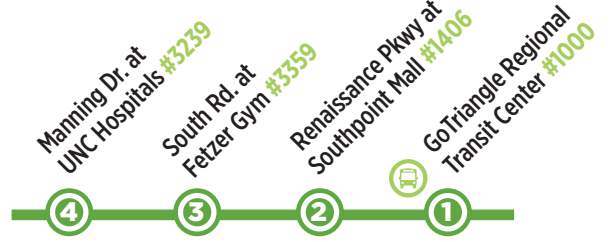

CHAPEL HILL to RTC

6:50 AM	6:53 AM	7:06 AM	7:25 AM
7:20 AM	7:23 AM	7:36 AM	7:55 AM
7:50 AM	7:53 AM	8:06 AM	8:25 AM
8:20 AM	8:23 AM	8:36 AM	8:55 AM
8:50 AM	8:53 AM	9:06 AM	9:25 AM
9:20 AM	9:23 AM	9:36 AM	9:55 AM
9:45 AM	9:49 AM	10:05 AM	10:25 AM
10:15 AM	10:19 AM	10:35 AM	10:55 AM
10:45 AM	10:49 AM	11:05 AM	11:25 AM
11:15 AM	11:19 AM	11:35 AM	11:55 AM
11:45 AM	11:49 AM	12:05 PM	12:25 PM
12:15 PM	12:19 PM	12:35 PM	12:55 PM
12:45 PM	12:49 PM	1:05 PM	1:25 PM
1:15 PM	1:19 PM	1:35 PM	1:55 PM
1:45 PM	1:49 PM	2:07 PM	2:25 PM
2:15 PM	2:19 PM	2:37 PM	2:55 PM
2:45 PM	2:49 PM	3:07 PM	3:25 PM
3:15 PM	3:19 PM	3:37 PM	3:55 PM
3:45 PM	3:49 PM	4:07 PM	4:25 PM
4:15 PM	4:19 PM	4:37 PM	4:55 PM
4:45 PM	4:49 PM	5:07 PM	5:25 PM
5:15 PM	5:19 PM	5:37 PM	5:55 PM
5:45 PM	5:49 PM	6:07 PM	6:25 PM
6:45 PM	6:49 PM	7:07 PM	7:25 PM
7:45 PM	7:49 PM	8:07 PM	8:25 PM
8:45 PM	8:49 PM	9:07 PM	9:25 PM
9:45 PM	9:49 PM	10:07 PM	10:25 PM

SUNDAY

RTC to CHAPEL HILL

7:30 AM	7:42 AM	7:57 AM	8:10 AM
8:30 AM	8:42 AM	8:57 AM	9:10 AM
9:30 AM	9:42 AM	9:57 AM	10:10 AM
10:30 AM	10:42 AM	10:57 AM	11:10 AM
11:30 AM	11:42 AM	11:57 AM	12:10 PM
12:30 PM	12:42 PM	12:57 PM	1:10 PM
1:30 PM	1:42 PM	1:57 PM	2:10 PM
2:30 PM	2:42 PM	2:57 PM	3:10 PM
3:30 PM	3:42 PM	3:57 PM	4:10 PM
4:30 PM	4:42 PM	4:57 PM	5:10 PM
5:30 PM	5:42 PM	5:57 PM	6:10 PM
6:30 PM	6:42 PM	6:57 PM	7:10 PM
7:30 PM	7:42 PM	7:57 PM	8:10 PM
8:30 PM	8:42 PM	8:57 PM	9:10 PM

CHAPEL HILL to RTC

6:50 AM	6:54 AM	7:08 AM	7:25 AM
7:50 AM	7:54 AM	8:08 AM	8:25 AM
8:50 AM	8:54 AM	9:08 AM	9:25 AM
9:50 AM	9:54 AM	10:08 AM	10:25 AM
10:50 AM	10:54 AM	11:08 AM	11:25 AM
11:50 AM	11:54 AM	12:08 PM	12:25 PM
12:50 PM	12:54 PM	1:08 PM	1:25 PM
1:50 PM	1:54 PM	2:08 PM	2:25 PM
2:50 PM	2:54 PM	3:08 PM	3:25 PM
3:50 PM	3:54 PM	4:08 PM	4:25 PM
4:50 PM	4:54 PM	5:08 PM	5:25 PM
5:50 PM	5:54 PM	6:08 PM	6:25 PM
6:50 PM	6:54 PM	7:08 PM	7:25 PM
7:50 PM	7:54 PM	8:08 PM	8:25 PM

Note: Buses may not wait on Manning Dr. at UNC Hospitals. If the bus arrives to the stop too early, it will leave and then return to the stop for the scheduled departure time.