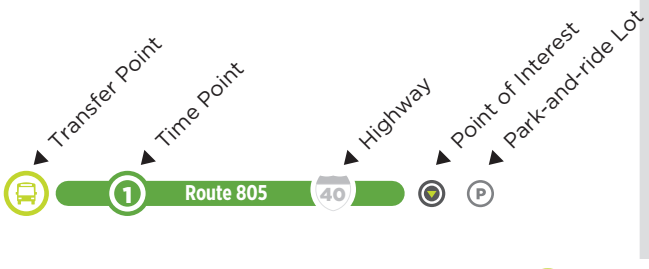

ROUTE **805**

EFFECTIVE JUNE 2021

**Route 805** LEGEND

**Please Note:** Not all stops shown on map

**Regional Transit Center**  
GoTriangle Routes & RTP Connect  
GoDurham Route 12B

**RTC to CHAPEL HILL**

|         |         |         |         |         |
|---------|---------|---------|---------|---------|
| 6:00 AM | 6:10 AM | 6:25 AM | 6:39 AM | 6:55 AM |
| 7:00 AM | 7:11 AM | 7:26 AM | 7:41 AM | 8:00 AM |
| 8:00 AM | 8:11 AM | 8:27 AM | 8:42 AM | 9:00 AM |
| 9:00 AM | 9:11 AM | 9:26 AM | 9:40 AM | 9:55 AM |
| -       | -       | -       | -       | -       |
| -       | -       | -       | -       | -       |
| -       | -       | -       | -       | -       |
| -       | -       | -       | -       | -       |
| 3:30 PM | 3:40 PM | 3:54 PM | 4:08 PM | 4:25 PM |
| 4:30 PM | 4:42 PM | 4:57 PM | 5:12 PM | 5:30 PM |
| 5:30 PM | 5:43 PM | 5:59 PM | 6:14 PM | 6:35 PM |
| 6:30 PM | 6:40 PM | 6:55 PM | -       | -       |
| -       | -       | -       | -       | -       |
| -       | -       | -       | -       | -       |