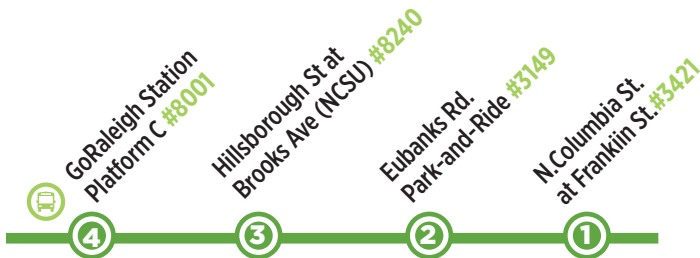

RALEIGH to CHAPEL HILL

3:25 PM	3:38 PM	4:20 PM	4:35 PM
3:55 PM	4:08 PM	4:50 PM	5:05 PM
4:20 PM	4:33 PM	5:20 PM	5:35 PM
5:20 PM	5:35 PM	6:20 PM	6:35 PM
6:40 PM	6:50 PM	7:30 PM	7:40 PM