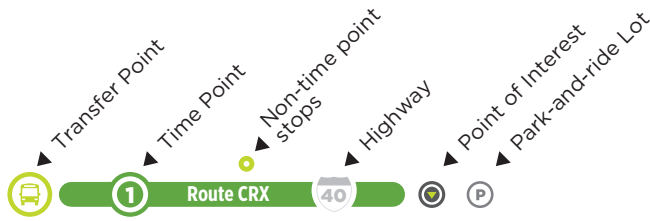

Route CRX LEGEND

CHAPEL HILL to RALEIGH

5:55 AM	6:05 AM	6:40 AM	6:50 AM
6:55 AM	7:05 AM	7:43 AM	7:55 AM
7:25 AM	7:36 AM	8:20 AM	8:35 AM
7:55 AM	8:06 AM	8:50 AM	9:05 AM
8:30 AM	8:41 AM	9:20 AM	9:35 AM

RALEIGH to CHAPEL HILL

! This route does not serve the GoTriangle Regional Transit Center. There is no mid-day, late-night or weekend service on this route. For service at those times, use Routes 100 and 800.

! Times in **BOLD** are estimates. Buses may leave earlier than shown.