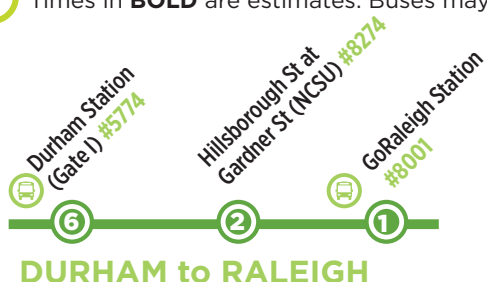

ROUTE DRX

EFFECTIVE AUG. 4, 2019

Smoking is NOT allowed on GoTriangle vehicles
Smoking and/or the use of vapor products, including e-cigarettes, is not permitted on GoTriangle vehicles, at bus stops and city-owned sidewalks within Orange, Durham and Wake County.

Route DRX LEGEND

! Times in **BOLD** are estimates. Buses may leave earlier than shown.

DURHAM to RALEIGH

6:00 am	6:28 am	6:40 am
6:30 am	6:58 am	7:10 am
7:00 am	7:30 am	7:45 am
7:20 am	7:58 am	8:10 am
7:35 am	8:15 am	8:30 am
8:00 am	8:40 am	8:55 am
8:15 am	8:55 am	9:10 am
8:30 am	9:08 am	9:20 am
9:05 am	9:40 am	9:50 am

This trip will return to Durham Station and become the next DRX to Raleigh.

RALEIGH to DURHAM

3:30 pm	3:41 pm	4:15 pm →
4:00 pm	4:13 pm	4:55 pm →
4:20 pm	4:33 pm	5:20 pm →
4:40 pm	4:55 pm	5:40 pm →
4:55 pm	5:10 pm	5:55 pm →
5:25 pm	5:40 pm	6:25 pm →
6:00 pm	6:12 pm	6:55 pm →
6:40 pm	6:52 pm	7:25 pm

This trip will continue to Chapel Dr. and become the next DRX to Raleigh.

! This route does not serve the GoTriangle Regional Transit Center. There is no mid-day, late-night or weekend service on this route. For service at those times, please use routes 100 and 700. Times in **BOLD** are estimates. Buses may leave earlier than shown. **!**