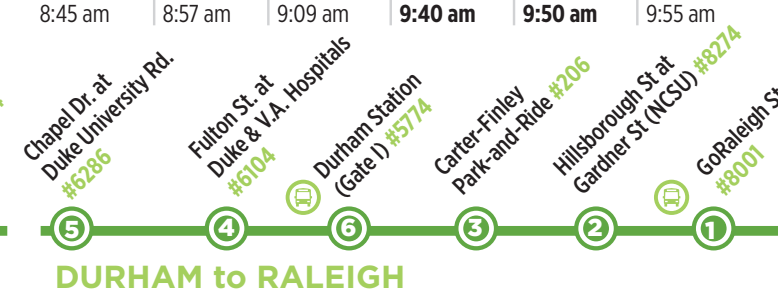

Route DRX LEGEND

! Times in **BOLD** are estimates. Buses may leave earlier than shown.

DURHAM to RALEIGH

6:00 am	6:28 am	6:40 am
6:30 am	6:58 am	7:10 am
7:00 am	7:30 am	7:45 am
7:20 am	7:58 am	8:10 am
7:35 am	8:15 am	8:30 am
8:00 am	8:40 am	8:55 am
8:15 am	8:55 am	9:10 am
8:30 am	9:08 am	9:20 am
9:05 am	9:40 am	9:50 am

RALEIGH to DURHAM

5:50 am	5:59 am	6:08 am	6:35 am	6:45 am	6:50 am →
6:05 am	6:14 am	6:23 am	6:50 am	7:00 am	7:05 am →
6:20 am	6:29 am	6:38 am	7:05 am	7:15 am	7:25 am →
6:45 am	6:55 am	7:05 am	7:35 am	7:45 am	7:55 am
7:00 am	7:11 am	7:22 am	7:55 am	8:05 am	8:15 am →
7:15 am	7:27 am	7:38 am	8:15 am	8:25 am	8:35 am
7:30 am	7:42 am	7:53 am	8:30 am	8:40 am	8:50 am
7:45 am	7:59 am	8:11 am	8:50 am	9:00 am	9:05 am
8:15 am	8:27 am	8:39 am	9:10 am	9:20 am	9:25 am
8:45 am	8:57 am	9:09 am	9:40 am	9:50 am	9:55 am

This trip will return to Durham Station and become the next DRX to Raleigh.

RALEIGH to DURHAM

3:30 pm	3:41 pm	4:15 pm →
4:00 pm	4:13 pm	4:55 pm →
4:20 pm	4:33 pm	5:20 pm →
4:40 pm	4:55 pm	5:40 pm →
4:55 pm	5:10 pm	5:55 pm →
5:25 pm	5:40 pm	6:25 pm →
6:00 pm	6:12 pm	6:55 pm →
6:40 pm	6:52 pm	7:25 pm

This trip will continue to Chapel Dr. and become the next DRX to Raleigh.

! This route does not serve the GoTriangle Regional Transit Center. There is no mid-day, late-night or weekend service on this route. For service at those times, please use routes 100 and 700. Times in **BOLD** are estimates. Buses may leave earlier than shown. **!**