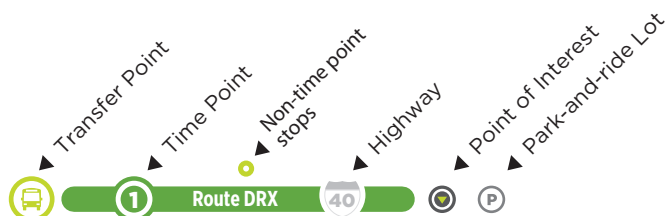

ROUTE DRX

EFFECTIVE AUG. 4, 2019

Smoking is NOT allowed on GoTriangle vehicles
Smoking and/or the use of vapor products, including e-cigarettes, is not permitted on GoTriangle vehicles, at bus stops and city-owned sidewalks within Orange, Durham and Wake County.

Route DRX LEGEND

! Times in **BOLD** are estimates. Buses may leave earlier than shown.

DURHAM to RALEIGH

6:00 am	6:28 am	6:40 am
6:30 am	6:58 am	7:10 am
7:00 am	7:30 am	7:45 am
7:20 am	7:58 am	8:10 am
7:35 am	8:15 am	8:30 am
8:00 am	8:40 am	8:55 am
8:15 am	8:55 am	9:10 am
8:30 am	9:08 am	9:20 am
9:05 am	9:40 am	9:50 am

This trip will return to Durham Station and become the next DRX to Raleigh.

RALEIGH to DURHAM

3:30 pm	3:41 pm	4:15 pm →
4:00 pm	4:13 pm	4:55 pm →
4:20 pm	4:33 pm	5:20 pm →
4:40 pm	4:55 pm	5:40 pm →
4:55 pm	5:10 pm	5:55 pm →
5:25 pm	5:40 pm	6:25 pm →
6:00 pm	6:12 pm	6:55 pm →
6:40 pm	6:52 pm	7:25 pm

This trip will continue to Chapel Dr. and become the next DRX to Raleigh.

! This route does not serve the GoTriangle Regional Transit Center. There is no mid-day, late-night or weekend service on this route. For service at those times, please use routes 100 and 700. Times in **BOLD** are estimates. Buses may leave earlier than shown. **!**