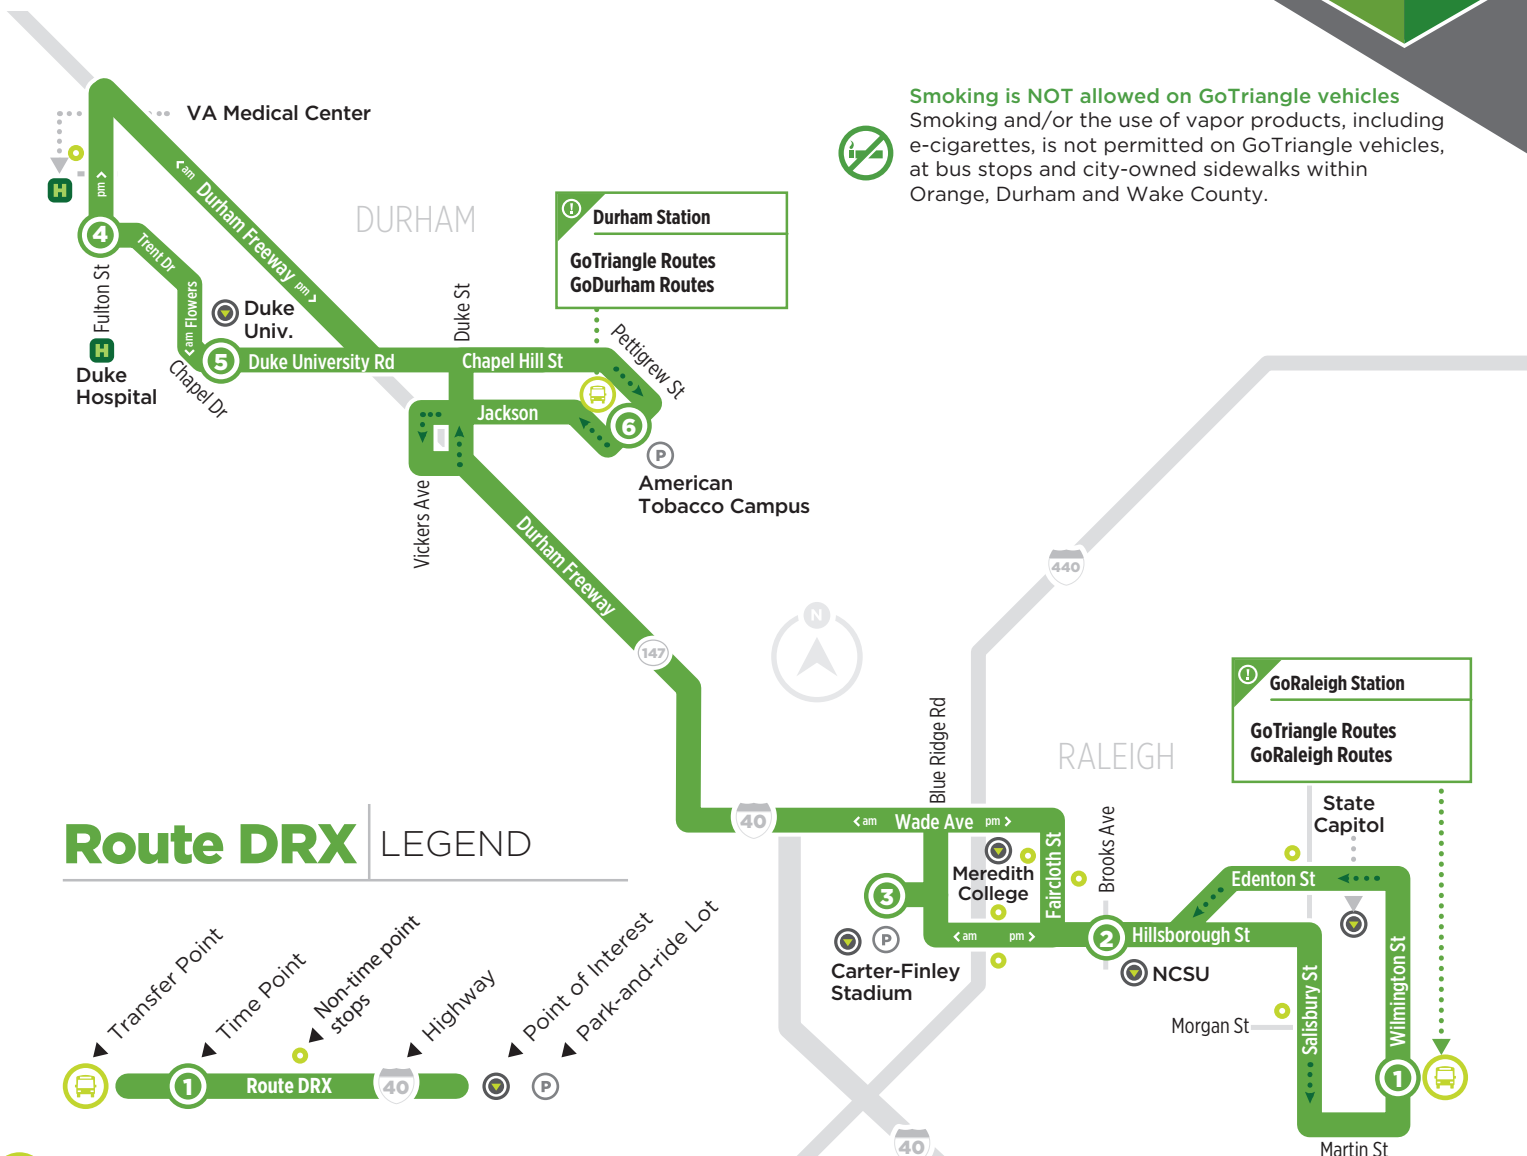

ROUTE DRX

EFFECTIVE AUG. 4, 2019

Smoking is NOT allowed on GoTriangle vehicles
Smoking and/or the use of vapor products, including e-cigarettes, is not permitted on GoTriangle vehicles, at bus stops and city-owned sidewalks within Orange, Durham and Wake County.

Route DRX LEGEND

! Times in **BOLD** are estimates. Buses may leave earlier than shown.

DURHAM to RALEIGH

6:00 am	6:28 am	6:40 am
6:30 am	6:58 am	7:10 am
7:00 am	7:30 am	7:45 am
7:20 am	7:58 am	8:10 am
7:35 am	8:15 am	8:30 am
8:00 am	8:40 am	8:55 am
8:15 am	8:55 am	9:10 am
8:30 am	9:08 am	9:20 am
9:05 am	9:40 am	9:50 am

This trip will return to Durham Station and become the next DRX to Raleigh.

RALEIGH to DURHAM

3:30 pm	3:41 pm	4:15 pm →
4:00 pm	4:13 pm	4:55 pm →
4:20 pm	4:33 pm	5:20 pm →
4:40 pm	4:55 pm	5:40 pm →
4:55 pm	5:10 pm	5:55 pm →
5:25 pm	5:40 pm	6:25 pm →
6:00 pm	6:12 pm	6:55 pm →
6:40 pm	6:52 pm	7:25 pm

This trip will continue to Chapel Dr. and become the next DRX to Raleigh.

! This route does not serve the GoTriangle Regional Transit Center. There is no mid-day, late-night or weekend service on this route. For service at those times, please use routes 100 and 700. Times in **BOLD** are estimates. Buses may leave earlier than shown. **!**