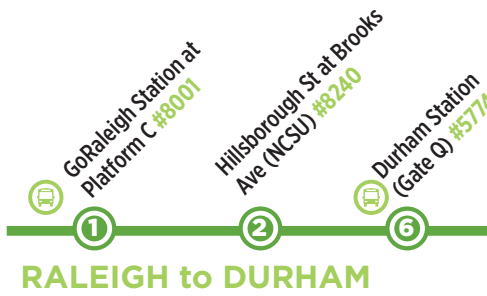

ROUTE DRX

EFFECTIVE AUG. 4, 2019

Smoking is NOT allowed on GoTriangle vehicles
Smoking and/or the use of vapor products, including e-cigarettes, is not permitted on GoTriangle vehicles, at bus stops and city-owned sidewalks within Orange, Durham and Wake County.

Route DRX LEGEND

! Times in **BOLD** are estimates. Buses may leave earlier than shown.

DURHAM to RALEIGH

6:00 am	6:28 am	6:40 am
6:30 am	6:58 am	7:10 am
7:00 am	7:30 am	7:45 am
7:20 am	7:58 am	8:10 am
7:35 am	8:15 am	8:30 am
8:00 am	8:40 am	8:55 am
8:15 am	8:55 am	9:10 am
8:30 am	9:08 am	9:20 am
9:05 am	9:40 am	9:50 am

This trip will return to Durham Station and become the next DRX to Raleigh.

RALEIGH to DURHAM

3:30 pm	3:41 pm	4:15 pm →
4:00 pm	4:13 pm	4:55 pm →
4:20 pm	4:33 pm	5:20 pm →
4:40 pm	4:55 pm	5:40 pm →
4:55 pm	5:10 pm	5:55 pm →
5:25 pm	5:40 pm	6:25 pm →
6:00 pm	6:12 pm	6:55 pm →
6:40 pm	6:52 pm	7:25 pm

This trip will continue to Chapel Dr. and become the next DRX to Raleigh.

! This route does not serve the GoTriangle Regional Transit Center. There is no mid-day, late-night or weekend service on this route. For service at those times, please use routes 100 and 700. Times in **BOLD** are estimates. Buses may leave earlier than shown. **!**