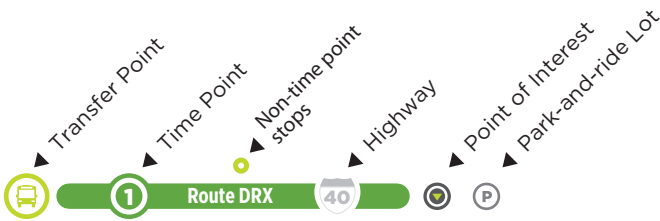

Route DRX LEGEND

! Times in **BOLD** are estimates. Buses may leave earlier than shown.

DURHAM to RALEIGH

-	-	-
-	-	-
6:00 AM	6:28 AM	6:40 AM
-	-	-
7:00 AM	7:28 AM	7:40 AM
7:35 AM	8:15 AM	8:30 AM
8:05 AM	8:43 AM	8:55 AM
8:30 AM	9:08 AM	9:20 AM

RALEIGH to DURHAM

5:50 AM	5:59 AM	6:08 AM	6:35 AM	6:45 AM	6:50 AM →
6:05 AM	6:14 AM	6:23 AM	6:50 AM	7:00 AM	7:05 AM →
6:45 AM	6:54 AM	7:03 AM	7:30 AM	7:40 AM	7:50 AM →
7:15 AM	7:24 AM	7:33 AM	8:00 AM	8:10 AM	8:20 AM
7:45 AM	7:57 AM	8:09 AM	8:40 AM	8:50 AM	8:55 AM →
8:45 AM	8:57 AM	9:09 AM	9:40 AM	9:50 AM	9:55 AM
-	-	-	-	-	-
-	-	-	-	-	-

→ This trip will return to Durham Station and become the next DRX to Raleigh.

DURHAM to RALEIGH

-	-	-	-	-	-
-	-	-	-	-	-
3:30 PM	3:40 PM	3:50 PM	4:20 PM	4:30 PM	4:45 PM
3:50 PM	4:00 PM	4:10 PM	4:45 PM	4:58 PM	5:15 PM
4:25 PM	4:35 PM	4:45 PM	5:27 PM	5:40 PM	5:55 PM
5:05 PM	5:15 PM	5:26 PM	6:06 PM	6:16 PM	6:30 PM
6:05 PM	6:13 PM	6:21 PM	6:50 PM	7:00 PM	7:15 PM
7:10 PM	7:17 PM	7:25 PM	7:50 PM	7:59 PM	8:10 PM

RALEIGH to DURHAM

3:30 PM	3:41 PM	4:15 PM →
4:00 PM	4:13 PM	4:55 PM →
4:55 PM	5:10 PM	5:55 PM →
5:25 PM	5:40 PM	6:25 PM
6:00 PM	6:12 PM	6:55 PM →
6:40 PM	6:52 PM	7:25 PM
-	-	-

→ This trip will continue to Chapel Dr. and become the next DRX to Raleigh.