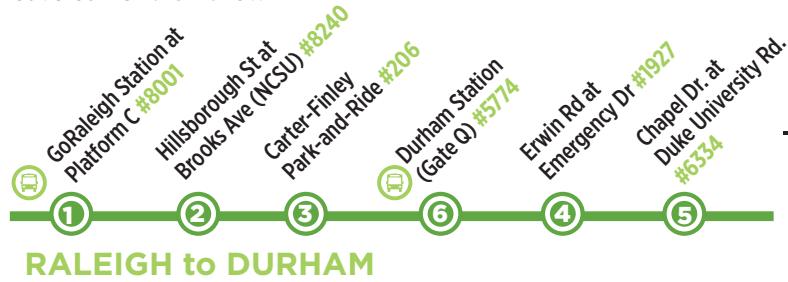

Smoking is NOT allowed on GoTriangle vehicles
Smoking and/or the use of vapor products, including e-cigarettes, is not permitted on GoTriangle vehicles, at bus stops and city-owned sidewalks within Orange, Durham and Wake County.

Route DRX LEGEND

! Times in **BOLD** are estimates. Buses may leave earlier than shown.

DURHAM to RALEIGH

-	-	-
-	-	-
6:00 AM	6:28 AM	6:40 AM
-	-	-
7:00 AM	7:28 AM	7:40 AM
7:35 AM	8:15 AM	8:30 AM
8:05 AM	8:43 AM	8:55 AM
8:30 AM	9:08 AM	9:20 AM

→ This trip will return to Durham Station and become the next DRX to Raleigh.

DURHAM to RALEIGH

-	-	-	-	-	-
-	-	-	-	-	-
3:30 PM	3:40 PM	3:50 PM	4:20 PM	4:30 PM	4:45 PM
3:50 PM	4:00 PM	4:10 PM	4:45 PM	4:58 PM	5:15 PM
4:25 PM	4:35 PM	4:45 PM	5:27 PM	5:40 PM	5:55 PM
5:05 PM	5:15 PM	5:26 PM	6:06 PM	6:16 PM	6:30 PM
6:05 PM	6:13 PM	6:21 PM	6:50 PM	7:00 PM	7:15 PM
7:10 PM	7:17 PM	7:25 PM	7:50 PM	7:59 PM	8:10 PM

RALEIGH to DURHAM

3:30 PM	3:41 PM	4:15 PM →
4:00 PM	4:13 PM	4:55 PM →
4:55 PM	5:10 PM	5:55 PM →
5:25 PM	5:40 PM	6:25 PM
6:00 PM	6:12 PM	6:55 PM →
6:40 PM	6:52 PM	7:25 PM
-	-	-

→ This trip will continue to Chapel Dr. and become the next DRX to Raleigh.