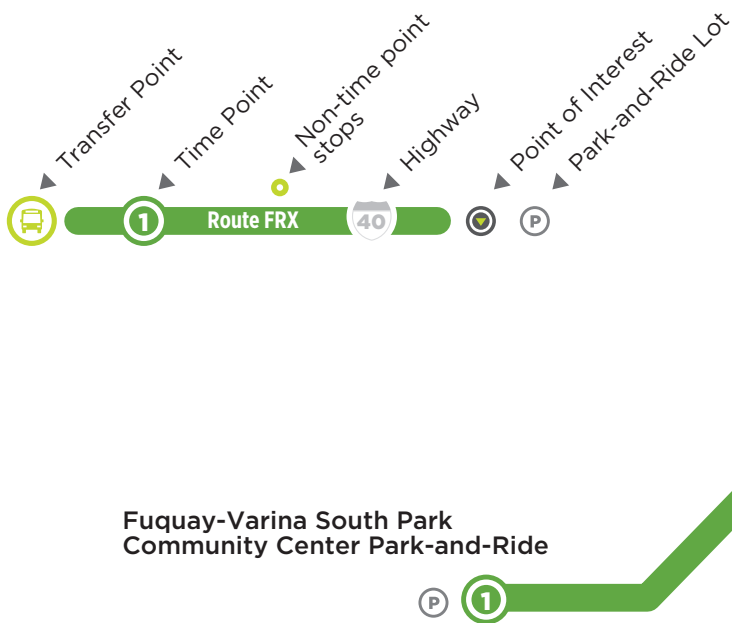

**Smoking is NOT allowed on GoTriangle vehicles**  
Smoking and/or the use of vapor products, including e-cigarettes, is not permitted on GoTriangle vehicles, at bus stops and city-owned sidewalks within Orange, Durham and Wake County.

**Route FRX** LEGEND

**GoRaleigh Station**

**GoTriangle:**  
100, 105, 300, 301, 305, CRX, DRX, WRX, ZWX

**GoRaleigh Routes**

**NOTE:** FRX stops on Wilmington St but does not enter GoRaleigh Station

Wake Technical Community College: Southern Wake Campus  
Wake Tech South Park-and-Ride

Fuquay-Varina South Park Community Center Park-and-Ride

**FUQUAY-VARINA to RALEIGH to FUQUAY-VARINA**

6:05 am	6:25 am	6:45 am	6:50 am	-	7:35 am
6:35 am	6:55 am	7:20 am	7:25 am	-	-
7:35 am	7:55 am	8:30 am	8:35 am	-	-
-	-	4:10 pm	4:14 pm	<b>4:36 pm</b>	5:01 pm
-	-	5:10 pm	5:16 pm	<b>5:38 pm</b>	6:08 pm
5:10 pm	-	6:10 pm	6:13 pm	<b>6:35 pm</b>	7:00 pm