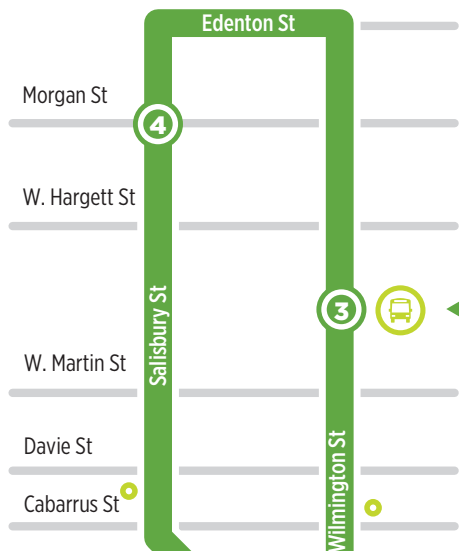

**Smoking is NOT allowed on GoTriangle vehicles**  
Smoking and/or the use of vapor products, including e-cigarettes, is not permitted on GoTriangle vehicles, at bus stops and city-owned sidewalks within Orange, Durham and Wake County.

**Route FRX** LEGEND

**GoRaleigh Station**

**GoTriangle:**  
100, 105, 300, 301, 305, CRX, DRX, WRX, ZWX

**GoRaleigh Routes**

**NOTE:** FRX stops on Wilmington St but does not enter GoRaleigh Station

Wake Technical Community College: Southern Wake Campus  
Wake Tech South Park-and-Ride

Fuquay-Varina South Park Community Center Park-and-Ride

**FUQUAY-VARINA to RALEIGH to FUQUAY-VARINA**

6:05 am	6:25 am	6:45 am	6:50 am	-	7:35 am
6:35 am	6:55 am	7:20 am	7:25 am	-	-
7:35 am	7:55 am	8:30 am	8:35 am	-	-
-	-	4:10 pm	4:14 pm	<b>4:36 pm</b>	5:01 pm
-	-	5:10 pm	5:16 pm	<b>5:38 pm</b>	6:08 pm
5:10 pm	-	6:10 pm	6:13 pm	<b>6:35 pm</b>	7:00 pm