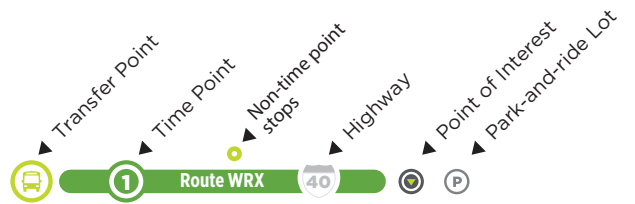

**Please Note:**  
Customers can transfer to the Wake Forest Loop at the bus stop at the Senior Center Park-and-Ride.

Elm Ave at White St.

WAKE FOREST

Triangle Town Center Park-and-Ride

**Please Note:**  
WRX does not go into GoRaleigh Station; Stops on Wilmington Street.

## Route WRX LEGEND

RALEIGH

GoRaleigh Station  
 GoTriangle Routes  
 GoRaleigh Routes