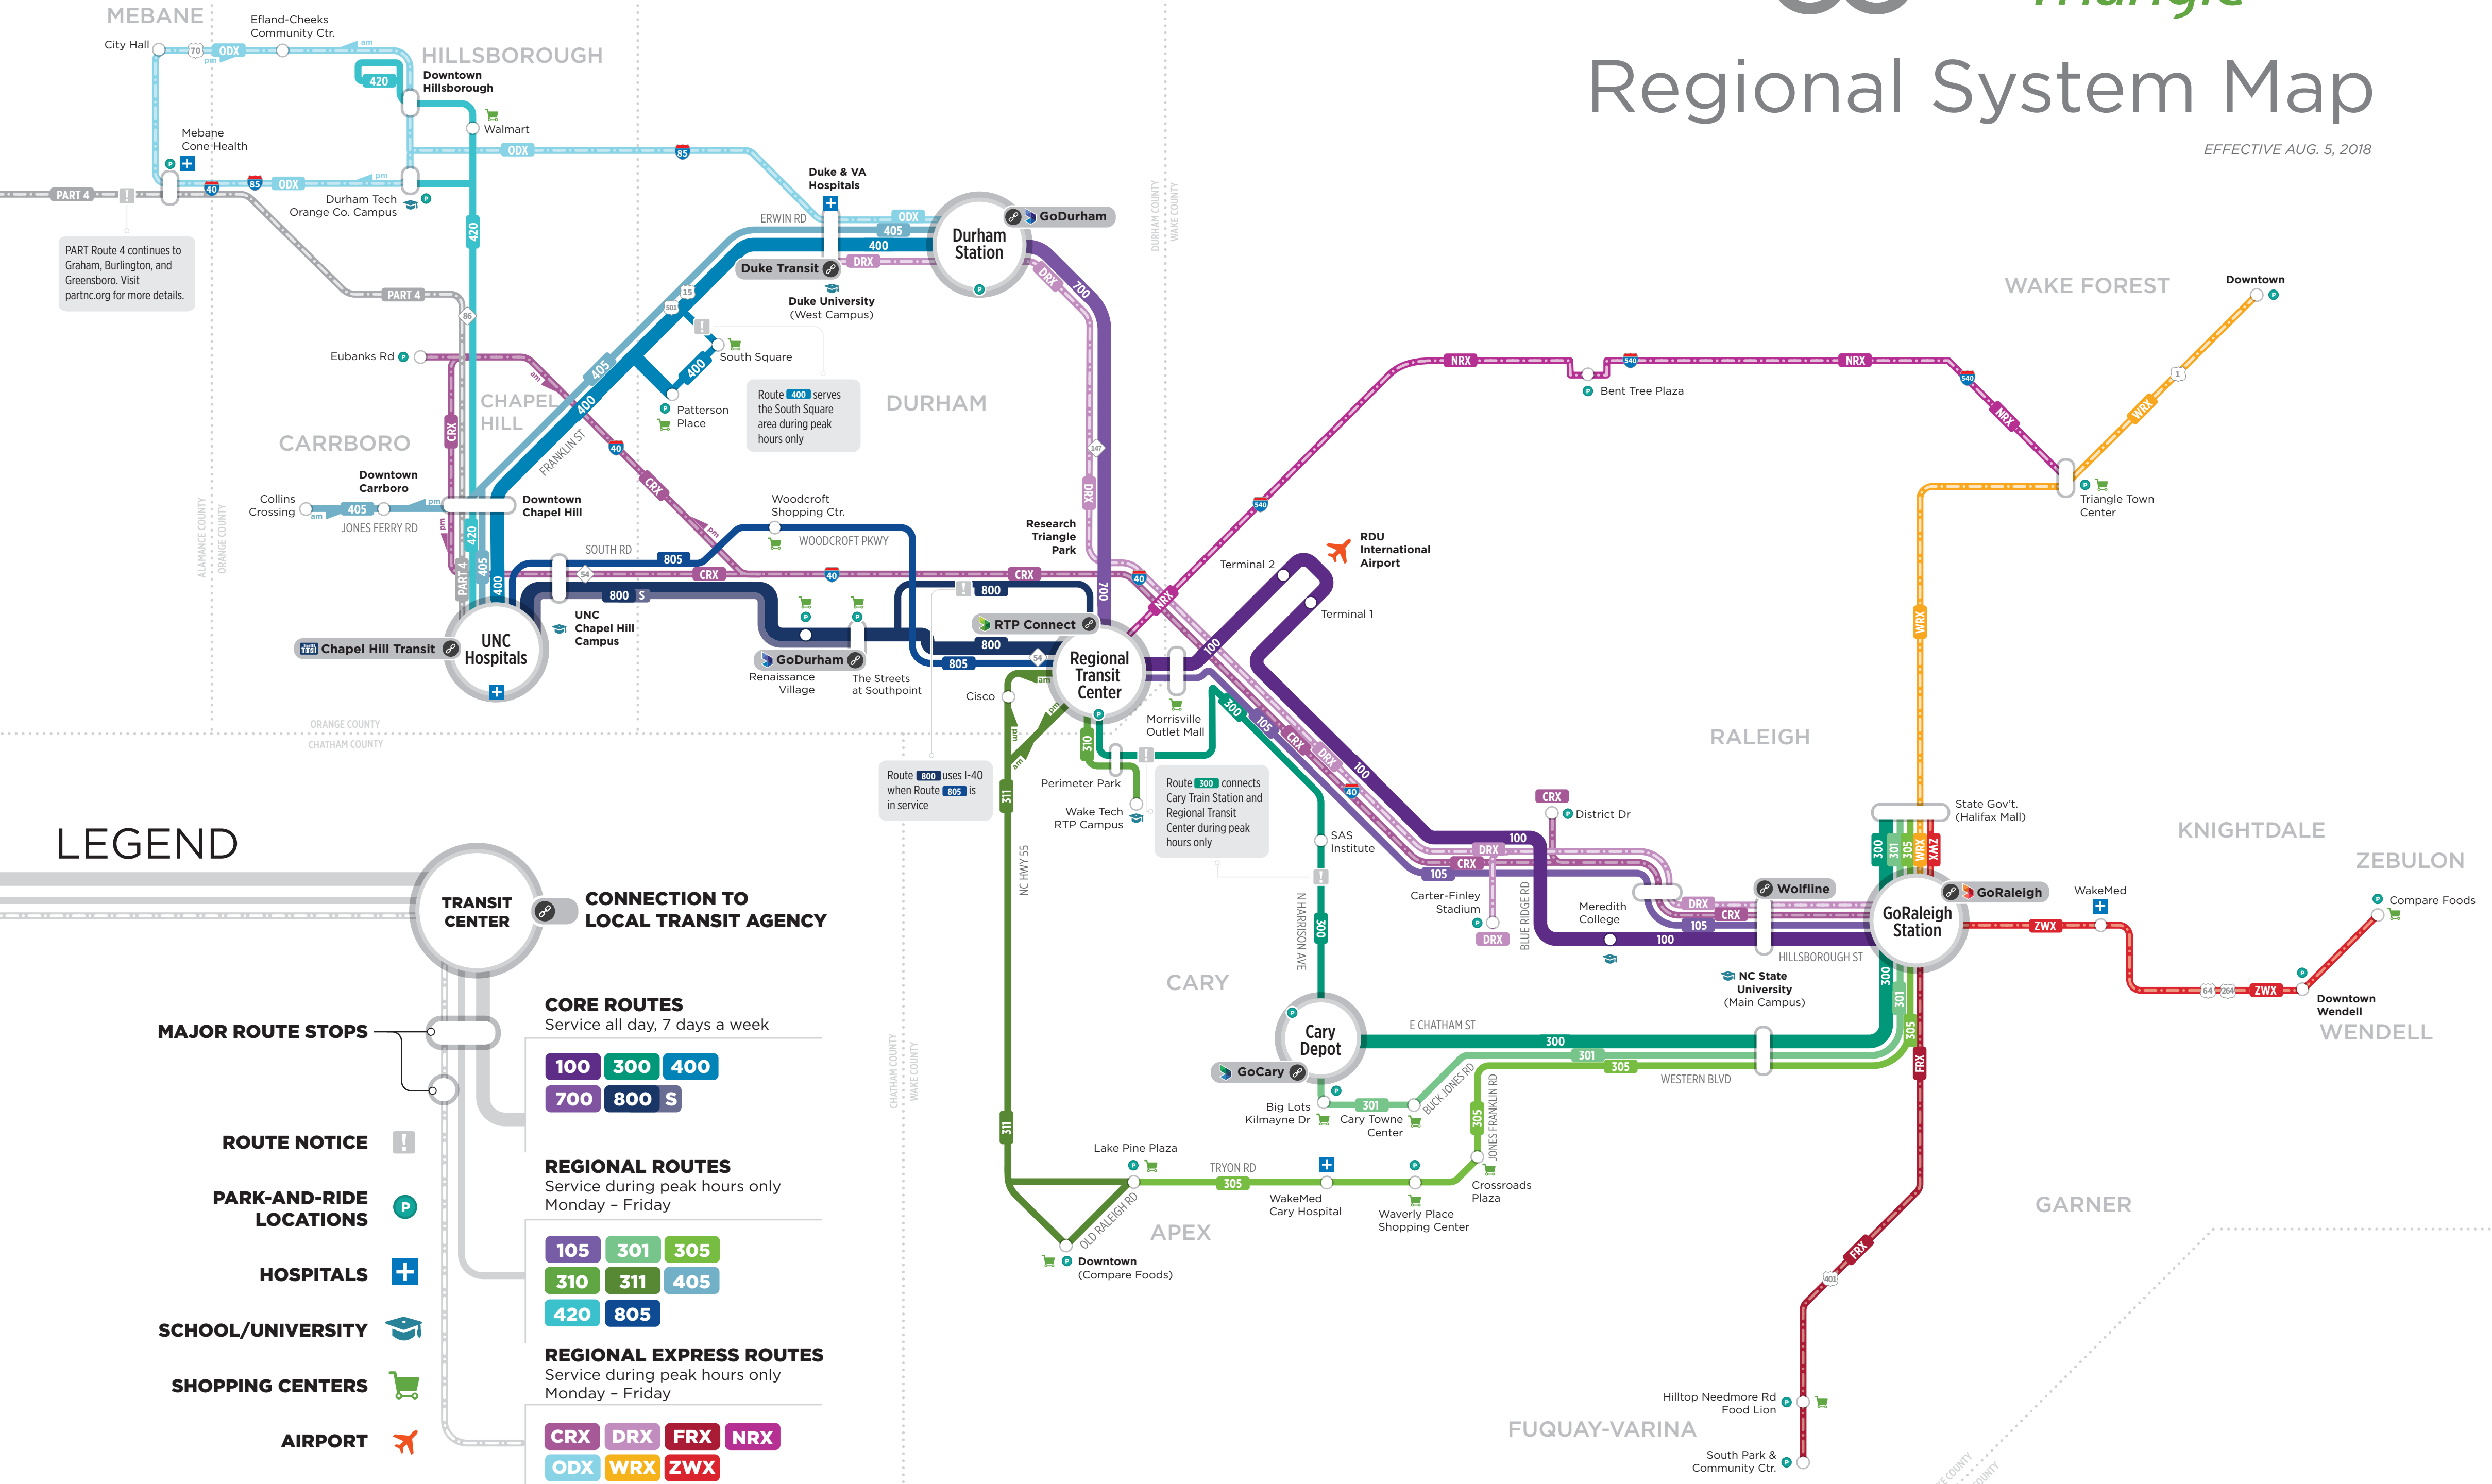

Regional System Map

EFFECTIVE AUG. 5, 2018

LEGEND

TRANSIT CENTER CONNECTION TO LOCAL TRANSIT AGENCY

MAJOR ROUTE STOPS

ROUTE NOTICE !

PARK-AND-RIDE LOCATIONS P

HOSPITALS +

SCHOOL/UNIVERSITY 🎓

SHOPPING CENTERS 🛒

AIRPORT ✈️

CORE ROUTES
Service all day, 7 days a week

100 300 400
700 800 S

REGIONAL ROUTES
Service during peak hours only
Monday - Friday

105 301 305
310 311 405
420 805

REGIONAL EXPRESS ROUTES
Service during peak hours only
Monday - Friday

CRX DRX FRX NRX
ODX WRX ZWX

MAP IS NOT TO SCALE.